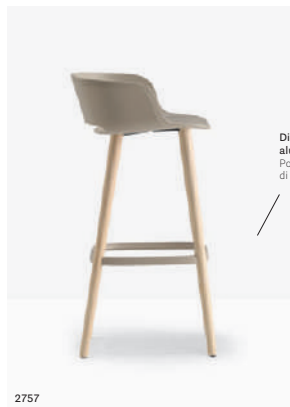

Upholstered seat
Seduta imbottita

2758/2

2757

2747

2748