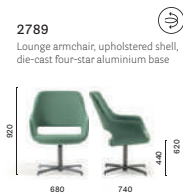

2775

2776

2759

2749

2789

2702

Ash wood barstool, aluminium footrest

2702/A

2706

Ash wood barstool, aluminium footrest

2706/A

2703

Ash wood low stool

2703/A

Ash wood low stool, upholstered seat

2747

2748

2757

2758

2747/2

2748/2

2757/2

2758/2