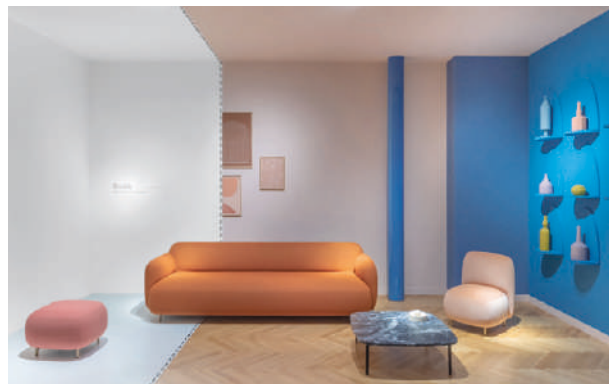

Edelman's

Dubai, UAE

Project: Office

#PedraliPalaceofWonders

Salone Internazionale
del Mobile 2019
Milan, Italy