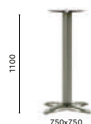

COLUMN 80x80
TOP MAX 900x900, Ø1300

4381
Dining table base,
cast-iron base