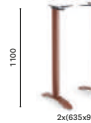

COLUMN 2x Ø 76
TOP MAX 1200x700

FINISHES / FINITURE