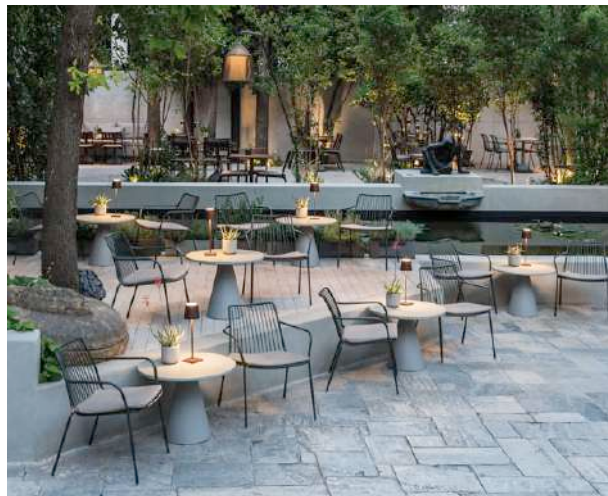

Natu Restaurant

Athens, Greece

Project: Restaurant