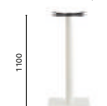

4424

Stainless steel poseur table base

COLUMN Ø 76
TOP MAX 700x700