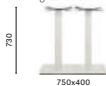

4467

Stainless steel
dining table base

COLUMN 2x Ø 50x50
TOP MAX 1600x900

4467 H500

Stainless steel coffee
table base