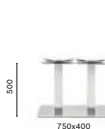

COLUMN 2x Ø 80x80
TOP MAX 1600x900

4466

Stainless steel
poseur table base