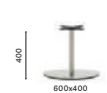

4903

Elliptical stainless steel
coffee table base

COLUMN Ø 60
TOP MAX 1200x800