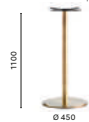

4404

Stainless steel poseur table base

COLUMN Ø 50
TOP MAX Ø 700