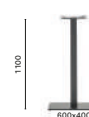

COLUMN 80x80
TOP MAX 1200x700