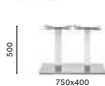

COLUMN 2x Ø 50x50
TOP MAX 1600x900

4460/4461

Stainless steel
dining table base