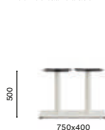

COLUMN 2x Ø 76
TOP MAX 1600x900

4464

Stainless steel
poseur table base