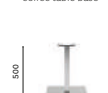

4402 H500

Stainless steel
coffee table base

COLUMN 50x50
TOP MAX 900x900