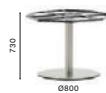

4437

Stainless steel poseur table base