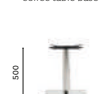

4423

Stainless steel
coffee table base

COLUMN Ø 76
TOP MAX 900x900