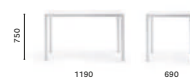

TK2_119X69