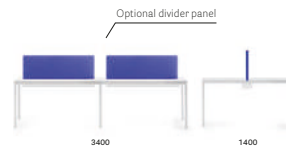

TK2S340X140