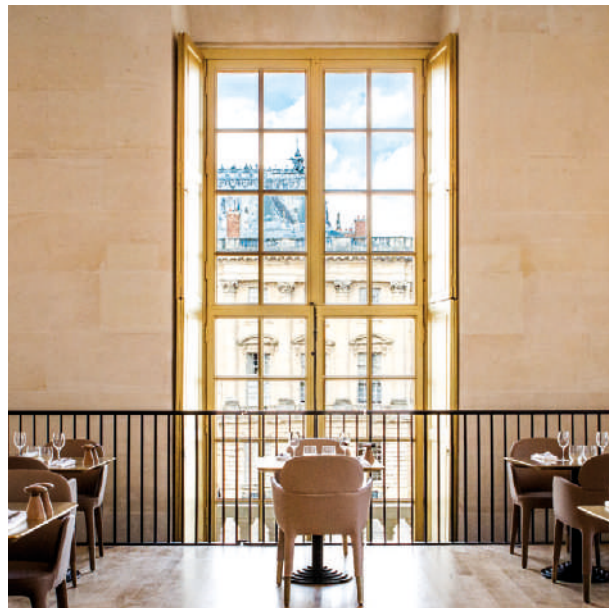

ore Ducasse au Château de Versailles

Versailles, France

Project: Restaurant

Chef: Alain Ducasse

Products: Ester armchair