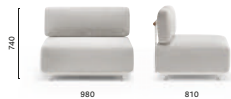

SIZES / DIMENSIONI

AS0010