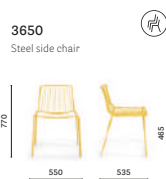

SIZES / DIMENSIONI