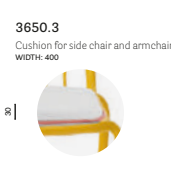

SIZES / DIMENSIONI