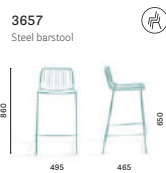

SIZES / DIMENSIONI