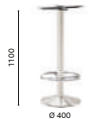

4154R

COLUMN Ø 76
TOP MAX Ø 700