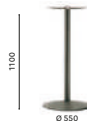

4554

Poseur table base,
cast-iron base

COLUMN Ø 76
TOP MAX 700x700, Ø 1000