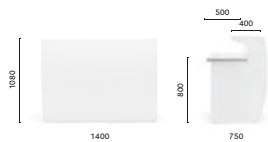

IGL_BI/RIP_BI