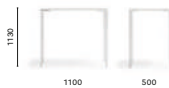

TG_H110 110x50