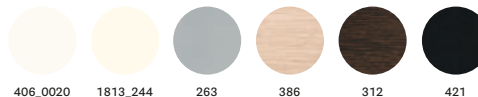

aluminium legs / gambe in alluminio

AS

any standard colour in powder coated finish
verniciato in tutti i colori standard