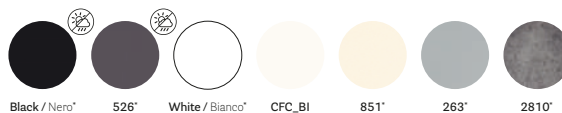

SIZES / DIMENSIONI

TG 69x69

TG 79x79

TG 89x89

TG 139x139

TG 119x79

TG 139x89

TG 159x89

TG 199x89

TG_H110 70x70

TG_H110 80x80

TG_H110 110x50

SIZES / DIMENSIONI

TG_H110 120x60

TG_H110 130x70

FINISHES / FINITURE

solid laminate top / ripiano in stratificato

*Black core / Anima nera

laminated top / ripiano in laminato