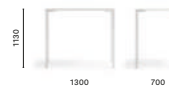

TG_H110 130x70