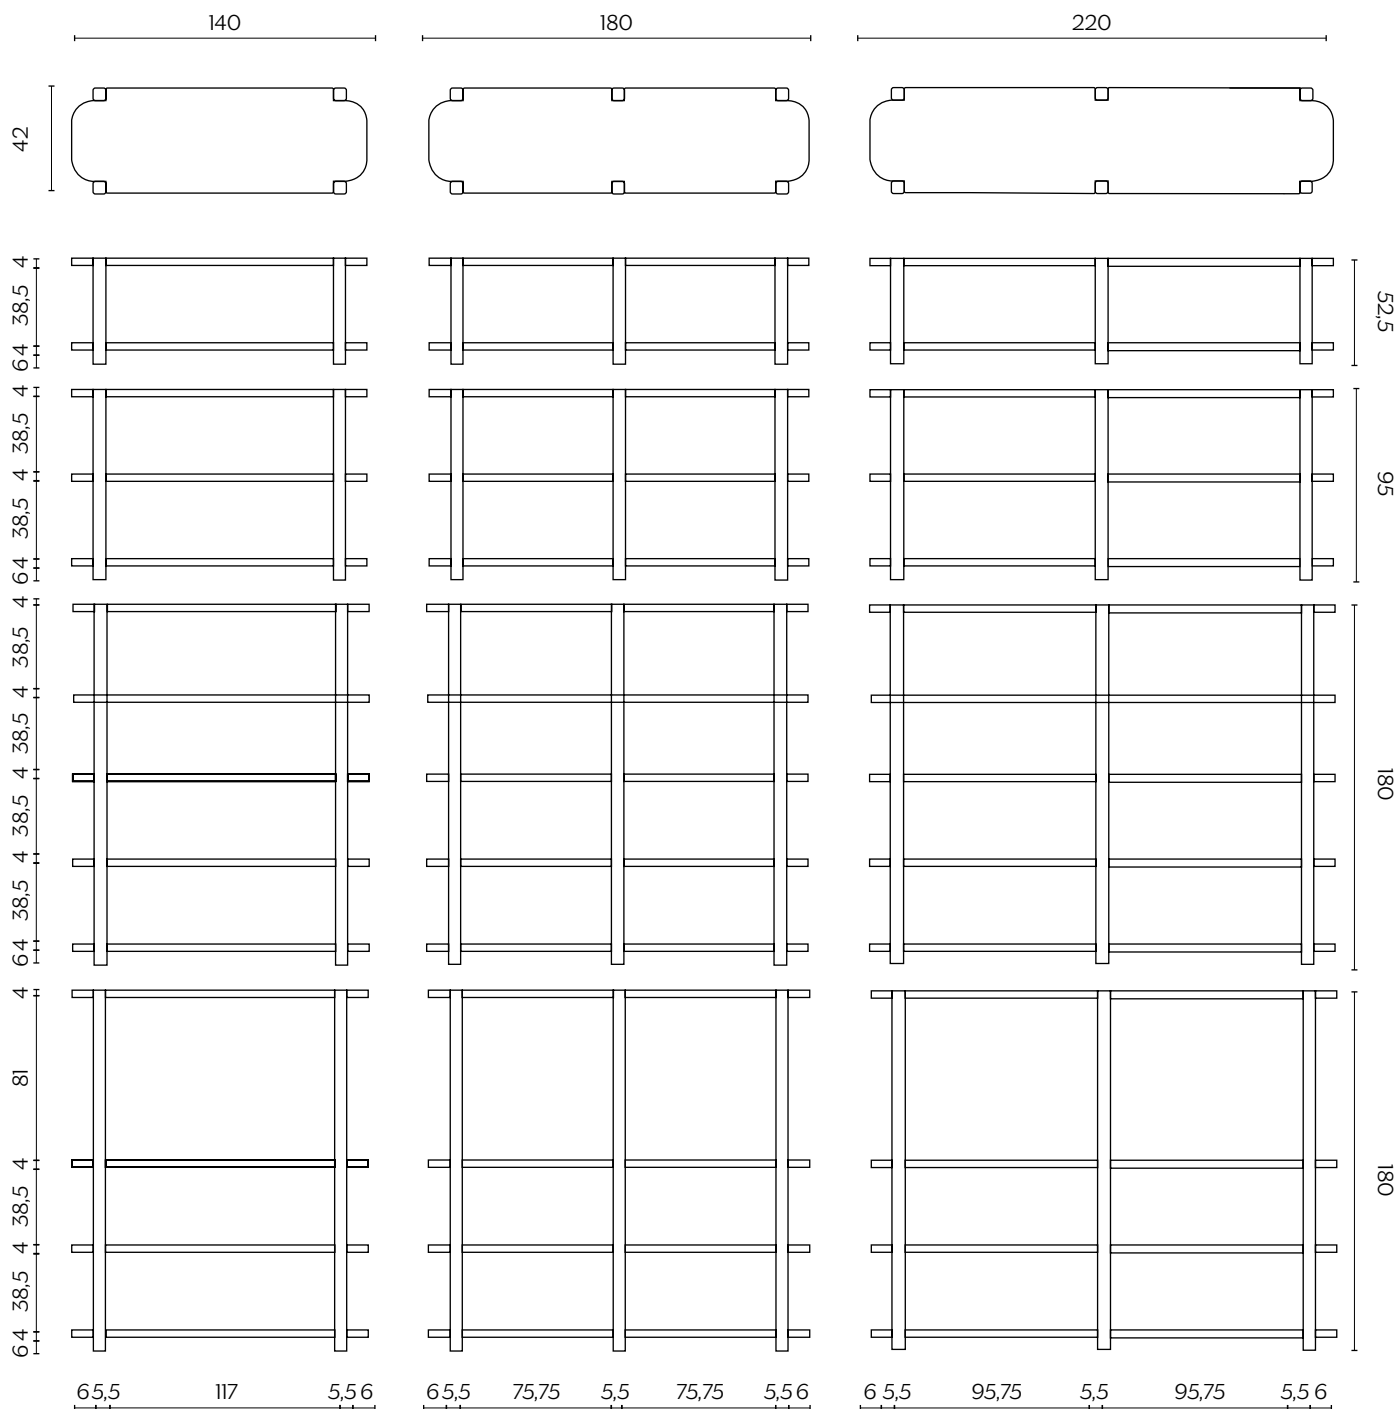

Le linee apparentemente nette si addolciscono nei dettagli: le mensole accolgono i montanti arrotondandosi; essendo anch'essi stondati, l'incastro risulta semplicemente perfetto.

From the low composition reminiscent of a sideboard, to the higher one that brings to mind a window overlooking a beautiful landscape, the perfect spot for all good reading. Palinfrasca allows your mind to wander, with long and tall compositions to meet your every need.

The apparently sharp lines are softened by the details: the shelves curve to embrace the uprights; they in turn are rounded, creating a simply perfect union.

DIMENSIONI | DIMENSIONS

lunghezza | width: 140 cm
 larghezza | depth: 42 cm
 altezza | height: 52,5/95/180/180 cm

lunghezza | width: 180 cm
 larghezza | depth: 42 cm
 altezza | height: 52,5/95/180/180 cm

lunghezza | width: 220 cm
 larghezza | depth: 42 cm
 altezza | height: 52,5/95/180/180 cm

FINITURE STRUTTURA | STRUCTURE FINISHES