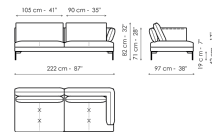

Data sheet

Sofa 224

Width: 224cm

Depth: 97cm

Height: 82cm

Sofa 194

Width: 194cm

Depth: 97cm

Height: 82cm

Corner sofa 224

Width: 224cm

Depth: 97cm

Height: 82cm

Corner sofa 194

Width: 194cm

Depth: 97cm

Height: 82cm

End section sofa 222

Width: 222cm

Depth: 97cm

Height: 82cm

End section sofa 192

Width: 192cm

Depth: 97cm

Height: 82cm

Center section sofa 150

Width: 150cm

Depth: 97cm

Height: 82cm

Center section sofa 95

Width: 95cm

Depth: 97cm