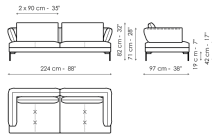

Data sheet

Sofa 224

Width: 224cm

Depth: 97cm

Height: 82cm

Sofa 194

Width: 194cm

Depth: 97cm

Height: 82cm

Center section sofa 220

Width: 220cm

Depth: 97cm

Height: 82cm

Center section sofa 190

Width: 190cm

Depth: 97cm

Height: 82cm

Center section sofa 150

Width: 150cm

Depth: 97cm

Height: 82cm

Center section sofa 95

Width: 95cm

Depth: 97cm

Height: 82cm

Pouf 150 x 95
 Width: 150cm
 Depth: 95cm
 Height: 42cm

Pouf 95 x 95
 Width: 95cm
 Depth: 95cm
 Height: 42cm

Cushion
 Width: 45cm
 Depth: 45cm
 Height: -cm

Coffe table 148 x 33
 Width: 148cm
 Depth: 33cm
 Height: 45cm