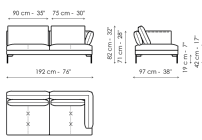

Height: 82cm

Corner sofa 224

Width: 224cm

Depth: 97cm

Height: 82cm

Corner sofa 194

Width: 194cm

Depth: 97cm

Height: 82cm

End section sofa 222

Width: 222cm

Depth: 97cm

Height: 82cm

End section sofa 192

Width: 192cm

Depth: 97cm

Height: 82cm

End section sofa 152

Width: 152cm

Depth: 97cm

Height: 82cm

End section sofa 97

Width: 97cm

Depth: 97cm

Height: 82cm

Center section sofa 150

Width: 150cm

Depth: 97cm

Height: 82cm

Center section sofa 95

Width: 95cm

Depth: 97cm