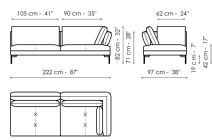

Height: 82cm

End section sofa 222

Width: 222cm

Depth: 97cm

Height: 82cm

End section sofa 192

Width: 192cm

Depth: 97cm

Height: 82cm

End section sofa 152

Width: 152cm

Depth: 97cm

Height: 82cm

End section sofa 97

Width: 97cm

Depth: 97cm

Height: 82cm

End section corner sofa 222

Width: 222cm

Depth: 97cm

Height: 82cm

End section corner sofa 192

Width: 192cm

Depth: 97cm

Height: 82cm

Center section sofa 150

Width: 150cm

Depth: 97cm

Height: 82cm

Center section sofa 95

Width: 95cm

Depth: 97cm