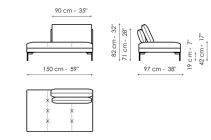

Height: 82cm

Center section sofa 220

Width: 220cm

Depth: 97cm

Height: 82cm

Center section sofa 190

Width: 190cm

Depth: 97cm

Height: 82cm

Center section sofa 150

Width: 150cm

Depth: 97cm

Height: 82cm

Center section sofa 95

Width: 95cm

Depth: 97cm

Height: 82cm

Penisola 190

Width: 190cm

Depth: 97cm

Height: 82cm

Penisola 150

Width: 150cm

Depth: 97cm

Height: 82cm

Meridiana

Width: 192cm

Depth: 97cm

Height: 82cm

Chaise longue

Width: 152cm

Depth: 97cm