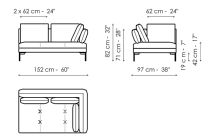

Height: 82cm

End section sofa 152

Width: 152cm

Depth: 97cm

Height: 82cm

End section sofa 97

Width: 97cm

Depth: 97cm

Height: 82cm

End section corner sofa 222

Width: 222cm

Depth: 97cm

Height: 82cm

End section corner sofa 192

Width: 192cm

Depth: 97cm

Height: 82cm

End section corner sofa 152

Width: 152cm

Depth: 97cm

Height: 82cm

End section corner sofa 97

Width: 97cm

Depth: 97cm

Height: 82cm

Center section sofa 150

Width: 150cm

Depth: 97cm

Height: 82cm

Center section sofa 95

Width: 95cm

Depth: 97cm