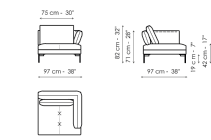

Height: 82cm

End section sofa 222

Width: 222cm

Depth: 97cm

Height: 82cm

End section sofa 192

Width: 192cm

Depth: 97cm

Height: 82cm

End section sofa 152

Width: 152cm

Depth: 97cm

Height: 82cm

End section sofa 97

Width: 97cm

Depth: 97cm

Height: 82cm

End section corner sofa 222

Width: 222cm

Depth: 97cm

Height: 82cm

End section corner sofa 192

Width: 192cm

Depth: 97cm

Height: 82cm

Center section sofa 150

Width: 150cm

Depth: 97cm

Height: 82cm

Center section sofa 95

Width: 95cm

Depth: 97cm