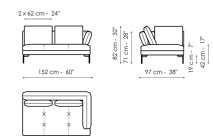

Height: 82cm

Corner sofa 224

Width: 224cm

Depth: 97cm

Height: 82cm

Corner sofa 194

Width: 194cm

Depth: 97cm

Height: 82cm

End section sofa 222

Width: 222cm

Depth: 97cm

Height: 82cm

End section sofa 192

Width: 192cm

Depth: 97cm

Height: 82cm

End section sofa 152

Width: 152cm

Depth: 97cm

Height: 82cm

End section sofa 97

Width: 97cm

Depth: 97cm

Height: 82cm

Center section sofa 150

Width: 150cm

Depth: 97cm

Height: 82cm

Center section sofa 95

Width: 95cm

Depth: 97cm