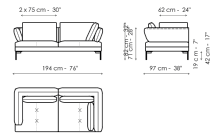

Data sheet

Sofa 224

Width: 224cm

Depth: 97cm

Height: 82cm

Sofa 194

Width: 194cm

Depth: 97cm

Height: 82cm

Corner sofa 224

Width: 224cm

Depth: 97cm

Height: 82cm

Corner sofa 194

Width: 194cm

Depth: 97cm

Height: 82cm

End section sofa 222

Width: 222cm

Depth: 97cm

Height: 82cm

End section sofa 192

Width: 192cm

Depth: 97cm

Height: 82cm

Center section sofa 150

Width: 150cm

Depth: 97cm

Height: 82cm

Center section sofa 95

Width: 95cm

Depth: 97cm