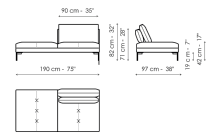

Height: 82cm

Center section sofa 220

Width: 220cm

Depth: 97cm

Height: 82cm

Center section sofa 190

Width: 190cm

Depth: 97cm

Height: 82cm

Center section sofa 150

Width: 150cm

Depth: 97cm

Height: 82cm

Center section sofa 95

Width: 95cm

Depth: 97cm

Height: 82cm

Penisola 190

Width: 190cm

Depth: 97cm

Height: 82cm

Penisola 150

Width: 150cm

Depth: 97cm

Height: 82cm

Meridiana

Width: 192cm

Depth: 97cm

Height: 82cm

Chaise longue

Width: 152cm

Depth: 97cm