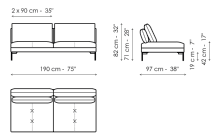

Height: 82cm

End section corner sofa 152

Width: 152cm

Depth: 97cm

Height: 82cm

End section corner sofa 97

Width: 97cm

Depth: 97cm

Height: 82cm

Center section sofa 220

Width: 220cm

Depth: 97cm

Height: 82cm

Center section sofa 190

Width: 190cm

Depth: 97cm

Height: 82cm

Center section sofa 150

Width: 150cm

Depth: 97cm

Height: 82cm

Center section sofa 95

Width: 95cm

Depth: 97cm

Height: 82cm

Penisola 190

Width: 190cm

Depth: 97cm

Height: 82cm

Penisola 150

Width: 150cm

Depth: 97cm