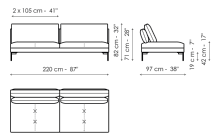

Height: 82cm

End section corner sofa 222

Width: 222cm

Depth: 97cm

Height: 82cm

End section corner sofa 192

Width: 192cm

Depth: 97cm

Height: 82cm

End section corner sofa 152

Width: 152cm

Depth: 97cm

Height: 82cm

End section corner sofa 97

Width: 97cm

Depth: 97cm

Height: 82cm

Center section sofa 220

Width: 220cm

Depth: 97cm

Height: 82cm

Center section sofa 190

Width: 190cm

Depth: 97cm

Height: 82cm

Center section sofa 150

Width: 150cm

Depth: 97cm

Height: 82cm

Center section sofa 95

Width: 95cm

Depth: 97cm