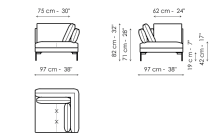

Height: 82cm

End section corner sofa 222

Width: 222cm

Depth: 97cm

Height: 82cm

End section corner sofa 192

Width: 192cm

Depth: 97cm

Height: 82cm

End section corner sofa 152

Width: 152cm

Depth: 97cm

Height: 82cm

End section corner sofa 97

Width: 97cm

Depth: 97cm

Height: 82cm

Center section sofa 220

Width: 220cm

Depth: 97cm

Height: 82cm

Center section sofa 190

Width: 190cm

Depth: 97cm

Height: 82cm

Center section sofa 150

Width: 150cm

Depth: 97cm

Height: 82cm

Center section sofa 95

Width: 95cm

Depth: 97cm