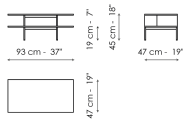

Coffe table 93 x 47
Width: 93cm
Depth: 47cm
Height: 19cm