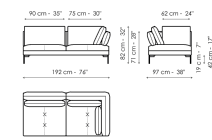

Height: 82cm

End section sofa 152

Width: 152cm

Depth: 97cm

Height: 82cm

End section sofa 97

Width: 97cm

Depth: 97cm

Height: 82cm

End section corner sofa 222

Width: 222cm

Depth: 97cm

Height: 82cm

End section corner sofa 192

Width: 192cm

Depth: 97cm

Height: 82cm

End section corner sofa 152

Width: 152cm

Depth: 97cm

Height: 82cm

End section corner sofa 97

Width: 97cm

Depth: 97cm

Height: 82cm

Center section sofa 150

Width: 150cm

Depth: 97cm

Height: 82cm

Center section sofa 95

Width: 95cm

Depth: 97cm