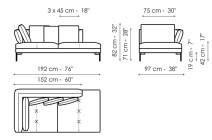

Height: 82cm

Center section sofa 220

Width: 220cm

Depth: 97cm

Height: 82cm

Center section sofa 190

Width: 190cm

Depth: 97cm

Height: 82cm

Center section sofa 150

Width: 150cm

Depth: 97cm

Height: 82cm

Center section sofa 95

Width: 95cm

Depth: 97cm

Height: 82cm

Penisola 190

Width: 190cm

Depth: 97cm

Height: 82cm

Penisola 150

Width: 150cm

Depth: 97cm

Height: 82cm

Meridiana

Width: 192cm

Depth: 97cm

Height: 82cm

Chaise longue

Width: 152cm

Depth: 97cm