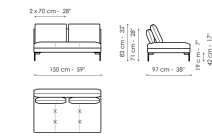

Height: 82cm

End section corner sofa 152

Width: 152cm

Depth: 97cm

Height: 82cm

End section corner sofa 97

Width: 97cm

Depth: 97cm

Height: 82cm

Center section sofa 220

Width: 220cm

Depth: 97cm

Height: 82cm

Center section sofa 190

Width: 190cm

Depth: 97cm

Height: 82cm

Center section sofa 150

Width: 150cm

Depth: 97cm

Height: 82cm

Center section sofa 95

Width: 95cm

Depth: 97cm

Height: 82cm

Penisola 190

Width: 190cm

Depth: 97cm

Height: 82cm

Penisola 150

Width: 150cm

Depth: 97cm