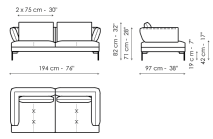

Data sheet

Sofa 224

Width: 224cm

Depth: 97cm

Height: 82cm

Sofa 194

Width: 194cm

Depth: 97cm

Height: 82cm

Corner sofa 224

Width: 224cm

Depth: 97cm

Height: 82cm

Corner sofa 194

Width: 194cm

Depth: 97cm

Height: 82cm

Center section sofa 150

Width: 150cm

Depth: 97cm

Height: 82cm

Center section sofa 95

Width: 95cm

Depth: 97cm

Height: 82cm

Pouf 150 x 95
 Width: 150cm
 Depth: 95cm
 Height: 42cm

Pouf 95 x 95
 Width: 95cm
 Depth: 95cm
 Height: 42cm

Cushion
 Width: 45cm
 Depth: 45cm
 Height: -cm

Coffe table 148 x 33
 Width: 148cm
 Depth: 33cm
 Height: 45cm