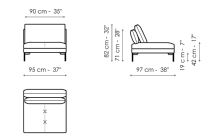

Height: 82cm

Center section sofa 220

Width: 220cm

Depth: 97cm

Height: 82cm

Center section sofa 190

Width: 190cm

Depth: 97cm

Height: 82cm

Center section sofa 150

Width: 150cm

Depth: 97cm

Height: 82cm

Center section sofa 95

Width: 95cm

Depth: 97cm

Height: 82cm

Penisola 190

Width: 190cm

Depth: 97cm

Height: 82cm

Penisola 150

Width: 150cm

Depth: 97cm

Height: 82cm

Meridiana

Width: 192cm

Depth: 97cm

Height: 82cm

Chaise longue

Width: 152cm

Depth: 97cm