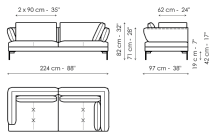

Data sheet

Sofa 224

Width: 224cm

Depth: 97cm

Height: 82cm

Sofa 194

Width: 194cm

Depth: 97cm

Height: 82cm

Corner sofa 224

Width: 224cm

Depth: 97cm

Height: 82cm

Corner sofa 194

Width: 194cm

Depth: 97cm

Height: 82cm

Center section sofa 150

Width: 150cm

Depth: 97cm

Height: 82cm

Center section sofa 95

Width: 95cm

Depth: 97cm

Height: 82cm

Pouf 150 x 95
 Width: 150cm
 Depth: 95cm
 Height: 42cm

Pouf 95 x 95
 Width: 95cm
 Depth: 95cm
 Height: 42cm

Cushion
 Width: 45cm
 Depth: 45cm
 Height: -cm

Coffe table 148 x 33
 Width: 148cm
 Depth: 33cm
 Height: 45cm