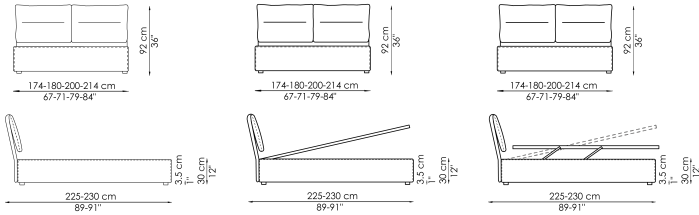

version with storage (Campo open), precious additional space can be gained for storing covers, cushions and everything necessary for the bedroom. The Campo easy open version is furnished with a convenient storage space and also a double-action mechanism that allows the bed surface to be completely raised to facilitate making and cleaning the bed.

Data sheet

Campo	Campo open	Campo easy open
Width: 174-180-200-214cm	Width: 174-180-200-214cm	Width: 174-180-200-214cm
Depth: 225-230cm	Depth: 225-230cm	Depth: 225-230cm
Height: 92cm	Height: 92cm	Height: 92cm