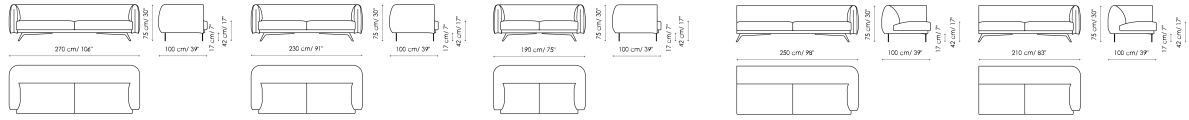

Data sheet

Sofa 270

Width: 270cm

Depth: 100cm

Height: 75cm

Sofa 230

Width: 230cm

Depth: 100cm

Height: 75cm

Sofa 190

Width: 190cm

Depth: 100cm

Height: 75cm

End section sofa 250

Width: 250cm

Depth: 100cm

Height: 75cm

Penisola

Width: 135cm

Depth: 130cm

Height: 75cm

Meridiana

Width: 100cm

Depth: 230cm

Height: 75cm

Corner

Width: 130cm

Depth: 130cm

Height: 75cm

Armchair

Width: 115cm

Depth: 100cm