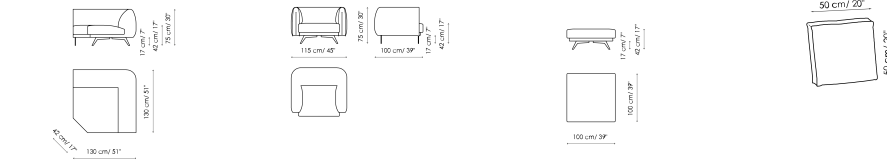

Height: 75cm

Chaise longue 135x195

Width: 135cm

Depth: 195cm

Height: 75cm

Chaise longue 115x175

Width: 115cm

Depth: 175cm

Height: 75cm

Penisola

Width: 135cm

Depth: 130cm

Height: 75cm

Meridiana

Width: 100cm

Depth: 230cm

Height: 75cm

Corner

Width: 130cm

Depth: 130cm

Height: 75cm

Armchair

Width: 115cm

Depth: 100cm

Height: 75cm

Pouf 100x100

Width: 100cm

Depth: 100cm

Height: 42cm

Cushion 50x50

Width: 50cm

Depth: -cm