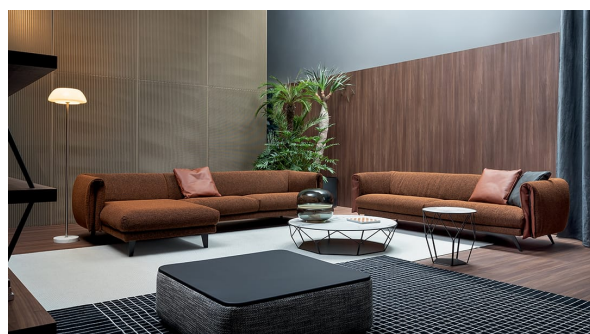

BONALDO

Saddle

Designer: Giuseppe Viganò

Designed to offer the utmost level of elegance, the Saddle sofa stands out for its modern and functional style. The tub-shaped back and armrests, which recall the shape of a saddle, and the padded seat make this sofa enjoyably soft. The aesthetic appeal is accentuated by the leather insert in the armrest, which defines its front and allows for a singular play of

materials and combinations, to create a high-impact optical effect. The upholstery, in fabric or leather, is fully removable; the feet in metal lighten the shape of the sofa, emphasising its contemporary allure. The extensive modularity of the sofa makes it possible to create multiple configurations, suitable for all spaces.