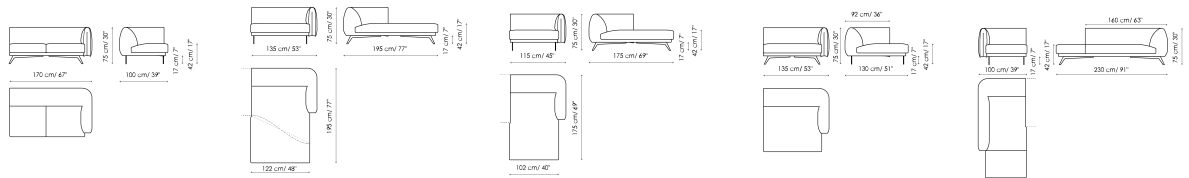

Data sheet

Sofa 270

Width: 270cm

Depth: 100cm

Height: 75cm

Sofa 230

Width: 230cm

Depth: 100cm

Height: 75cm

Sofa 190

Width: 190cm

Depth: 100cm

Height: 75cm

End section sofa 250

Width: 250cm

Depth: 100cm

Height: 75cm

End section sofa 210

Width: 210cm

Depth: 100cm

Height: 75cm

End section sofa 170

Width: 170cm

Depth: 100cm

Height: 75cm

Penisola

Width: 135cm

Depth: 130cm

Height: 75cm

Meridiana

Width: 100cm

Depth: 230cm