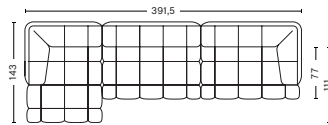

W487,5 x D109 x H72 cm
 Seat H41 cm
 Seat D77 cm

COMBINATION 15 | RIGHT

DIMENSIONS

W487,5 x D109 x H72 cm
 Seat H41 cm
 Seat D77 cm

COMBINATION 16

DIMENSIONS

W357 x D143 x H72 cm
 Seat H41 cm
 Seat D77 cm

COMBINATION 17 | LEFT

DIMENSIONS

W357,5 x D143 x H72 cm
 Seat H41 cm
 Seat D77 cm

COMBINATION 17 | RIGHT

DIMENSIONS

W357,5 x D143 x H72 cm
 Seat H41 cm
 Seat D77 cm

COMBINATION 18 | LEFT

DIMENSIONS

W391,5 x D143 x H72 cm
 Seat H41 cm
 Seat D77 cm

COMBINATION 18 | RIGHT

DIMENSIONS

W391,5 x D143 x H72 cm
 Seat H41 cm
 Seat D77 cm

FABRIC GROUPS

1 | Remix, Linara, Random Fade, Mode, Metaphor, Lint, Swarm, Atlas 2 | Steelcut, Steelcut Trio, Melange Nap, Olavi by HAY, Flamiber, Fairway, Linen Grid 3 | Beck, Divina, Divina Melange, Divina MD, Fiord, Ruskin, Roden, DOT 1682, Re-wool 4 | Hallingdal, Canvas, Lila, Raas, Bolgheri 5 | Sierra, Balder 6 | Sense, Vidar, Nevada, California, Coda