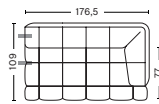

W105 x D105 x H41 cm
 Seat H41 cm

CUSHION

DIMENSIONS

W57 x D19 x H49 cm

ONLY IN COMBINATION WITH OTHER MODULES

202 | NARROW | LEFT END

DIMENSIONS

W143,5 x D109 x H72 cm
 Seat H41 cm
 Seat D77 cm

201 | NARROW | RIGHT END

DIMENSIONS

W143,5 x D109 x H72 cm
 Seat H41 cm
 Seat D77 cm

203 | NARROW | MIDDLE

DIMENSIONS

W105 x D109 x H72 cm
 Seat H41 cm
 Seat D77 cm

302 | WIDE | LEFT END

DIMENSIONS

W176,5 x D109 x H72 cm
 Seat H41 cm
 Seat D77 cm

301 | WIDE | RIGHT END

DIMENSIONS

W176,5 x D109 x H72 cm
 Seat H41 cm
 Seat D77 cm

303 | WIDE | MIDDLE

DIMENSIONS

W139 x D109 x H72 cm
 Seat H41 cm
 Seat D77 cm

W487,5 x D109 x H72 cm
 Seat H41 cm
 Seat D77 cm

COMBINATION 15 | RIGHT

DIMENSIONS

W487,5 x D109 x H72 cm
 Seat H41 cm
 Seat D77 cm

COMBINATION 16

DIMENSIONS

W357 x D143 x H72 cm
 Seat H41 cm
 Seat D77 cm

COMBINATION 17 | LEFT