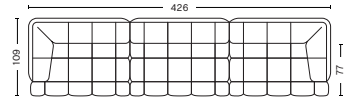

412 | CHAISE LONGUE | LEFT BACKREST

DIMENSIONS

W172 x D109 x H72 cm
 Seat H41 cm
 Seat D77 cm

411 | CHAISE LONGUE | RIGHT BACKREST

DIMENSIONS

W172 x D109 x H72 cm
 Seat H41 cm
 Seat D77 cm

FABRIC GROUPS

1 | Remix, Linara, Random Fade, Mode, Metaphor, Lint, Swarm, Atlas 2 | Steelcut, Steelcut Trio, Melange Nap, Olavi by HAY, Flamiber, Fairway, Linen Grid 3 | Beck, Divina, Divina Melange, Divina MD, Fiord, Ruskin, Roden, DOT 1682, Re-wool 4 | Hallingdal, Canvas, Lila, Raas, Bolgheri 5 | Sierra, Balder 6 | Sense, Vidar, Nevada, California, Coda

- QUILTON SUGGESTED COMBINATIONS -

COMBINATION 1

DIMENSIONS

W287 x D109 x H72 cm
 Seat H41 cm
 Seat D77 cm

COMBINATION 2

DIMENSIONS

W392 x D109 x H72 cm
 Seat H41 cm
 Seat D77 cm

COMBINATION 3

DIMENSIONS

W426 x D109 x H72 cm
 Seat H41 cm
 Seat D77 cm

COMBINATION 4

DIMENSIONS

W353 x D109 x H72 cm
 Seat H41 cm
 Seat D77 cm

COMBINATION 5

DIMENSIONS

W458 x D109 x H72 cm
 Seat H41 cm
 Seat D77 cm

COMBINATION 6

DIMENSIONS

W492 x D109 x H72 cm
 Seat H41 cm
 Seat D77 cm

COMBINATION 7

DIMENSIONS

W344 x D109 x H72 cm
 Seat H41 cm
 Seat D77 cm

COMBINATION 8

DIMENSIONS