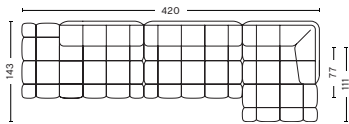

DIMENSIONS

W285,5 x D143 x H72 cm
 Seat H41 cm
 Seat D77 cm

COMBINATION 20 | RIGHT

DIMENSIONS

W285,5 x D143 x H72 cm
 Seat H41 cm
 Seat D77 cm

COMBINATION 21 | LEFT

DIMENSIONS

W281 x D143 x H72 cm
 Seat H41 cm
 Seat D77 cm

COMBINATION 21 | RIGHT

DIMENSIONS

W281 x D143 x H72 cm
 Seat H41 cm
 Seat D77 cm

COMBINATION 22 | LEFT

DIMENSIONS

W386 x D143 x H72 cm
 Seat H41 cm
 Seat D77 cm

COMBINATION 23 | RIGHT

DIMENSIONS

W420 x D143 x H72 cm
 Seat H41 cm
 Seat D77 cm

FABRIC GROUPS

1 | Remix, Linara, Random Fade, Mode, Metaphor, Lint, Swarm, Atlas 2 | Steelcut, Steelcut Trio, Melange Nap, Olavi by HAY, Flamiber, Fairway, Linen Grid 3 | Beck, Divina, Divina Melange, Divina MD, Fiord, Ruskin, Roden, DOT 1682, Re-wool 4 | Hallingdal, Canvas, Lila, Raas, Bolgheri 5 | Sierra, Balder 6 | Sense, Vidar, Nevada, California, Coda