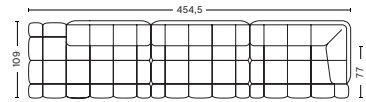

W449 x D109 x H72 cm
 Seat H41 cm
 Seat D77 cm

COMBINATION 9

DIMENSIONS

W483 x D109 x H72 cm
 Seat H41 cm
 Seat D77 cm

FABRIC GROUPS

1 | Remix, Linara, Random Fade, Mode, Metaphor, Lint, Swarm, Atlas 2 | Steelcut, Steelcut Trio, Melange Nap, Olavi by HAY, Flamiber, Fairway, Linen Grid 3 | Beck, Divina, Divina Melange, Divina MD, Fiord, Ruskin, Roden, DOT 1682, Re-wool 4 | Hallingdal, Canvas, Lila, Raas, Bolgheri 5 | Sierra, Balder 6 | Sense, Vidar, Nevada, California, Coda

- QUILTON SUGGESTED COMBINATIONS -

COMBINATION 10 | LEFT

DIMENSIONS

W315,5 x D109 x H72 cm
 Seat H41 cm
 Seat D77 cm

COMBINATION 10 | RIGHT

DIMENSIONS

W315,5 x D109 x H72 cm
 Seat H41 cm
 Seat D77 cm

COMBINATION 11 | LEFT

DIMENSIONS

W420,5 x D109 x H72 cm
 Seat H41 cm
 Seat D77 cm

COMBINATION 11 | RIGHT

DIMENSIONS

W420,5 x D109 x H72 cm
 Seat H41 cm
 Seat D77 cm

COMBINATION 12 | LEFT

DIMENSIONS

W454,5 x D109 x H72 cm
 Seat H41 cm
 Seat D77 cm

COMBINATION 12 | RIGHT

DIMENSIONS

W454,5 x D109 x H72 cm
 Seat H41 cm
 Seat D77 cm

COMBINATION 13 | LEFT

DIMENSIONS

W348,5 x D109 x H72 cm
 Seat H41 cm
 Seat D77 cm

COMBINATION 13 | RIGHT

DIMENSIONS