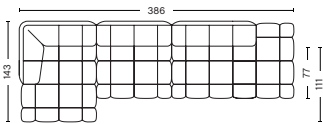

COMBINATION 22 | LEFT

DIMENSIONS

W386 x D143 x H72 cm
Seat H41 cm
Seat D77 cm