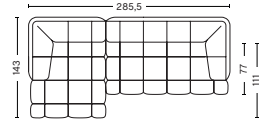

DIMENSIONS

W357,5 x D143 x H72 cm
 Seat H41 cm
 Seat D77 cm

COMBINATION 17 | RIGHT

DIMENSIONS

W357,5 x D143 x H72 cm
 Seat H41 cm
 Seat D77 cm

COMBINATION 18 | LEFT

DIMENSIONS

W391,5 x D143 x H72 cm
 Seat H41 cm
 Seat D77 cm

COMBINATION 18 | RIGHT

DIMENSIONS

W391,5 x D143 x H72 cm
 Seat H41 cm
 Seat D77 cm

FABRIC GROUPS

1 | Remix, Linara, Random Fade, Mode, Metaphor, Lint, Swarm, Atlas 2 | Steelcut, Steelcut Trio, Melange Nap, Olavi by HAY, Flamiber, Fairway, Linen Grid 3 | Beck, Divina, Divina Melange, Divina MD, Fiord, Ruskin, Roden, DOT 1682, Re-wool 4 | Hallingdal, Canvas, Lila, Raas, Bolgheri 5 | Sierra, Balder 6 | Sense, Vidar, Nevada, California, Coda

- QUILTON SUGGESTED COMBINATIONS -

COMBINATION 19 | LEFT

DIMENSIONS

W252,5 x D143 x H72 cm
 Seat H41 cm
 Seat D77 cm

COMBINATION 19 | RIGHT

DIMENSIONS

W252,5 x D143 x H72 cm
 Seat H41 cm
 Seat D77 cm

COMBINATION 20 | LEFT

DIMENSIONS

W285,5 x D143 x H72 cm
 Seat H41 cm
 Seat D77 cm

COMBINATION 20 | RIGHT

DIMENSIONS

W285,5 x D143 x H72 cm
 Seat H41 cm
 Seat D77 cm

COMBINATION 21 | LEFT

DIMENSIONS

W281 x D143 x H72 cm
 Seat H41 cm
 Seat D77 cm