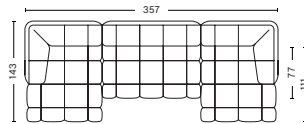

COMBINATION 14 | LEFT

DIMENSIONS

W453,5 x D109 x H72 cm
 Seat H41 cm
 Seat D77 cm

COMBINATION 14 | RIGHT

DIMENSIONS

W453,5 x D109 x H72 cm
 Seat H41 cm
 Seat D77 cm

COMBINATION 15 | LEFT

DIMENSIONS

W487,5 x D109 x H72 cm
 Seat H41 cm
 Seat D77 cm

COMBINATION 15 | RIGHT

DIMENSIONS

W487,5 x D109 x H72 cm
 Seat H41 cm
 Seat D77 cm

COMBINATION 16

DIMENSIONS

W357 x D143 x H72 cm
 Seat H41 cm
 Seat D77 cm

COMBINATION 17 | LEFT

DIMENSIONS

W357,5 x D143 x H72 cm
 Seat H41 cm
 Seat D77 cm

COMBINATION 17 | RIGHT

DIMENSIONS

W357,5 x D143 x H72 cm
 Seat H41 cm
 Seat D77 cm

COMBINATION 18 | LEFT

DIMENSIONS

W391,5 x D143 x H72 cm
 Seat H41 cm
 Seat D77 cm

COMBINATION 18 | RIGHT

DIMENSIONS

W391,5 x D143 x H72 cm
 Seat H41 cm
 Seat D77 cm

FABRIC GROUPS

1 | Remix, Linara, Random Fade, Mode, Metaphor, Lint, Swarm, Atlas 2 | Steelcut, Steelcut Trio, Melange Nap, Olavi by HAY, Flamiber, Fairway, Linen Grid 3 | Beck, Divina, Divina Melange, Divina MD, Fiord, Ruskin, Roden, DOT 1682, Re-wool 4 | Hallingdal, Canvas, Lila, Raas, Bolgheri 5 | Sierra, Balder 6 | Sense, Vidar, Nevada, California, Coda