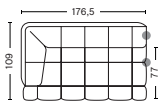

W105 x D105 x H41 cm
 Seat H41 cm

CUSHION

DIMENSIONS

W57 x D19 x H49 cm

ONLY IN COMBINATION WITH OTHER MODULES

202 | NARROW | LEFT END

DIMENSIONS

W143,5 x D109 x H72 cm
 Seat H41 cm
 Seat D77 cm

201 | NARROW | RIGHT END

DIMENSIONS

W143,5 x D109 x H72 cm
 Seat H41 cm
 Seat D77 cm

203 | NARROW | MIDDLE

DIMENSIONS

W105 x D109 x H72 cm
 Seat H41 cm
 Seat D77 cm

302 | WIDE | LEFT END

DIMENSIONS

W176,5 x D109 x H72 cm
 Seat H41 cm
 Seat D77 cm

301 | WIDE | RIGHT END

DIMENSIONS

W176,5 x D109 x H72 cm
 Seat H41 cm
 Seat D77 cm

303 | WIDE | MIDDLE

DIMENSIONS

W139 x D109 x H72 cm
 Seat H41 cm
 Seat D77 cm

DIMENSIONS

W357,5 x D143 x H72 cm
 Seat H41 cm
 Seat D77 cm

COMBINATION 17 | RIGHT

DIMENSIONS

W357,5 x D143 x H72 cm
 Seat H41 cm
 Seat D77 cm

COMBINATION 18 | LEFT

DIMENSIONS

W391,5 x D143 x H72 cm
 Seat H41 cm
 Seat D77 cm