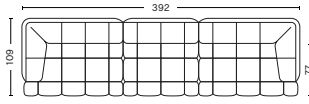

412 | CHAISE LONGUE | LEFT BACKREST

DIMENSIONS

W172 x D109 x H72 cm
 Seat H41 cm
 Seat D77 cm

411 | CHAISE LONGUE | RIGHT BACKREST

DIMENSIONS

W172 x D109 x H72 cm
 Seat H41 cm
 Seat D77 cm

FABRIC GROUPS

1 | Remix, Linara, Random Fade, Mode, Metaphor, Lint, Swarm, Atlas 2 | Steelcut, Steelcut Trio, Melange Nap, Olavi by HAY, Flamiber, Fairway, Linen Grid 3 | Beck, Divina, Divina Melange, Divina MD, Fiord, Ruskin, Roden, DOT 1682, Re-wool 4 | Hallingdal, Canvas, Lila, Raas, Bolgheri 5 | Sierra, Balder 6 | Sense, Vidar, Nevada, California, Coda

- QUILTON SUGGESTED COMBINATIONS -

COMBINATION 1

DIMENSIONS

W287 x D109 x H72 cm
 Seat H41 cm
 Seat D77 cm

COMBINATION 2

DIMENSIONS

W392 x D109 x H72 cm
 Seat H41 cm
 Seat D77 cm

COMBINATION 3

DIMENSIONS

W426 x D109 x H72 cm
 Seat H41 cm
 Seat D77 cm

COMBINATION 4

DIMENSIONS

W353 x D109 x H72 cm
 Seat H41 cm
 Seat D77 cm

COMBINATION 5

DIMENSIONS

W458 x D109 x H72 cm
 Seat H41 cm
 Seat D77 cm

COMBINATION 6

DIMENSIONS

W492 x D109 x H72 cm
 Seat H41 cm
 Seat D77 cm

COMBINATION 7

DIMENSIONS

W344 x D109 x H72 cm
 Seat H41 cm
 Seat D77 cm

COMBINATION 8

DIMENSIONS