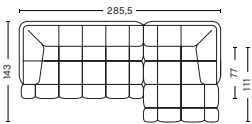

DIMENSIONS

W357,5 x D143 x H72 cm
 Seat H41 cm
 Seat D77 cm

COMBINATION 17 | RIGHT

DIMENSIONS

W357,5 x D143 x H72 cm
 Seat H41 cm
 Seat D77 cm

COMBINATION 18 | LEFT

DIMENSIONS

W391,5 x D143 x H72 cm
 Seat H41 cm
 Seat D77 cm

COMBINATION 18 | RIGHT

DIMENSIONS

W391,5 x D143 x H72 cm
 Seat H41 cm
 Seat D77 cm

FABRIC GROUPS

1 | Remix, Linara, Random Fade, Mode, Metaphor, Lint, Swarm, Atlas 2 | Steelcut, Steelcut Trio, Melange Nap, Olavi by HAY, Flamiber, Fairway, Linen Grid 3 | Beck, Divina, Divina Melange, Divina MD, Fiord, Ruskin, Roden, DOT 1682, Re-wool 4 | Hallingdal, Canvas, Lila, Raas, Bolgheri 5 | Sierra, Balder 6 | Sense, Vidar, Nevada, California, Coda

- QUILTON SUGGESTED COMBINATIONS -

COMBINATION 19 | LEFT

DIMENSIONS

W252,5 x D143 x H72 cm
 Seat H41 cm
 Seat D77 cm

COMBINATION 19 | RIGHT

DIMENSIONS

W252,5 x D143 x H72 cm
 Seat H41 cm
 Seat D77 cm

COMBINATION 20 | LEFT

DIMENSIONS

W285,5 x D143 x H72 cm
 Seat H41 cm
 Seat D77 cm

COMBINATION 20 | RIGHT

DIMENSIONS

W285,5 x D143 x H72 cm
 Seat H41 cm
 Seat D77 cm

COMBINATION 21 | LEFT

DIMENSIONS

W281 x D143 x H72 cm
 Seat H41 cm
 Seat D77 cm