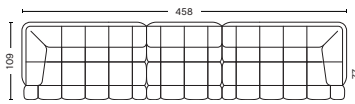

- QUILTON SUGGESTED COMBINATIONS -

COMBINATION 1

DIMENSIONS

W287 x D109 x H72 cm
 Seat H41 cm
 Seat D77 cm

COMBINATION 2

DIMENSIONS

W392 x D109 x H72 cm
 Seat H41 cm
 Seat D77 cm

COMBINATION 3

DIMENSIONS

W426 x D109 x H72 cm
 Seat H41 cm
 Seat D77 cm

COMBINATION 4

DIMENSIONS

W353 x D109 x H72 cm
 Seat H41 cm
 Seat D77 cm

COMBINATION 5

DIMENSIONS

W458 x D109 x H72 cm
 Seat H41 cm
 Seat D77 cm

COMBINATION 6

DIMENSIONS

W492 x D109 x H72 cm
 Seat H41 cm
 Seat D77 cm

COMBINATION 7

DIMENSIONS

W344 x D109 x H72 cm
 Seat H41 cm
 Seat D77 cm

COMBINATION 8

DIMENSIONS

W449 x D109 x H72 cm
 Seat H41 cm
 Seat D77 cm

COMBINATION 9

DIMENSIONS

W483 x D109 x H72 cm
 Seat H41 cm
 Seat D77 cm

FABRIC GROUPS

1 | Remix, Linara, Random Fade, Mode, Metaphor, Lint, Swarm, Atlas 2 | Steelcut, Steelcut Trio, Melange Nap, Olavi by HAY, Flamiber, Fairway, Linen Grid 3 | Beck, Divina, Divina Melange, Divina MD, Fiord, Ruskin, Roden, DOT 1682, Re-wool 4 | Hallingdal, Canvas, Lila, Raas, Bolgheri 5 | Sierra, Balder 6 | Sense, Vidar, Nevada, California, Coda