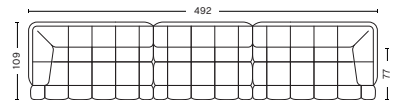

- QUILTON SUGGESTED COMBINATIONS -

COMBINATION 1

DIMENSIONS

W287 x D109 x H72 cm
 Seat H41 cm
 Seat D77 cm

COMBINATION 2

DIMENSIONS

W392 x D109 x H72 cm
 Seat H41 cm
 Seat D77 cm

COMBINATION 3

DIMENSIONS

W426 x D109 x H72 cm
 Seat H41 cm
 Seat D77 cm

COMBINATION 4

DIMENSIONS

W353 x D109 x H72 cm
 Seat H41 cm
 Seat D77 cm

COMBINATION 5

DIMENSIONS

W458 x D109 x H72 cm
 Seat H41 cm
 Seat D77 cm

COMBINATION 6

DIMENSIONS

W492 x D109 x H72 cm
 Seat H41 cm
 Seat D77 cm

COMBINATION 7

DIMENSIONS

W344 x D109 x H72 cm
 Seat H41 cm
 Seat D77 cm

COMBINATION 8

DIMENSIONS

W449 x D109 x H72 cm
 Seat H41 cm
 Seat D77 cm

COMBINATION 9

DIMENSIONS

W483 x D109 x H72 cm
 Seat H41 cm
 Seat D77 cm

FABRIC GROUPS

1 | Remix, Linara, Random Fade, Mode, Metaphor, Lint, Swarm, Atlas 2 | Steelcut, Steelcut Trio, Melange Nap, Olavi by HAY, Flamiber, Fairway, Linen Grid 3 | Beck, Divina, Divina Melange, Divina MD, Fiord, Ruskin, Roden, DOT 1682, Re-wool 4 | Hallingdal, Canvas, Lila, Raas, Bolgheri 5 | Sierra, Balder 6 | Sense, Vidar, Nevada, California, Coda