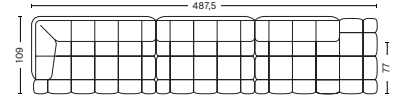

W348,5 x D109 x H72 cm
 Seat H41 cm
 Seat D77 cm

FABRIC GROUPS

1 | Remix, Linara, Random Fade, Mode, Metaphor, Lint, Swarm, Atlas 2 | Steelcut, Steelcut Trio, Melange Nap, Olavi by HAY, Flamiber, Fairway, Linen Grid 3 | Beck, Divina, Divina Melange, Divina MD, Fiord, Ruskin, Roden, DOT 1682, Re-wool 4 | Hallingdal, Canvas, Lila, Raas, Bolgheri 5 | Sierra, Balder 6 | Sense, Vidar, Nevada, California, Coda

COMBINATION 14 | LEFT

DIMENSIONS

W453,5 x D109 x H72 cm
 Seat H41 cm
 Seat D77 cm

COMBINATION 14 | RIGHT

DIMENSIONS

W453,5 x D109 x H72 cm
 Seat H41 cm
 Seat D77 cm

COMBINATION 15 | LEFT

DIMENSIONS

W487,5 x D109 x H72 cm
 Seat H41 cm
 Seat D77 cm

COMBINATION 15 | RIGHT

DIMENSIONS

W487,5 x D109 x H72 cm
 Seat H41 cm
 Seat D77 cm

COMBINATION 16

DIMENSIONS

W357 x D143 x H72 cm
 Seat H41 cm
 Seat D77 cm

COMBINATION 17 | LEFT