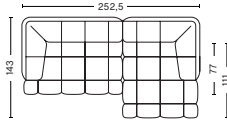

DIMENSIONS

W357,5 x D143 x H72 cm
 Seat H41 cm
 Seat D77 cm

COMBINATION 17 | RIGHT

DIMENSIONS

W357,5 x D143 x H72 cm
 Seat H41 cm
 Seat D77 cm

COMBINATION 18 | LEFT

DIMENSIONS

W391,5 x D143 x H72 cm
 Seat H41 cm
 Seat D77 cm

COMBINATION 18 | RIGHT

DIMENSIONS

W391,5 x D143 x H72 cm
 Seat H41 cm
 Seat D77 cm

FABRIC GROUPS

1 | Remix, Linara, Random Fade, Mode, Metaphor, Lint, Swarm, Atlas 2 | Steelcut, Steelcut Trio, Melange Nap, Olavi by HAY, Flamiber, Fairway, Linen Grid 3 | Beck, Divina, Divina Melange, Divina MD, Fiord, Ruskin, Roden, DOT 1682, Re-wool 4 | Hallingdal, Canvas, Lila, Raas, Bolgheri 5 | Sierra, Balder 6 | Sense, Vidar, Nevada, California, Coda

- QUILTON SUGGESTED COMBINATIONS -

COMBINATION 19 | LEFT

DIMENSIONS

W252,5 x D143 x H72 cm
 Seat H41 cm
 Seat D77 cm

COMBINATION 19 | RIGHT

DIMENSIONS

W252,5 x D143 x H72 cm
 Seat H41 cm
 Seat D77 cm

COMBINATION 20 | LEFT

DIMENSIONS

W285,5 x D143 x H72 cm
 Seat H41 cm
 Seat D77 cm

COMBINATION 20 | RIGHT

DIMENSIONS

W285,5 x D143 x H72 cm
 Seat H41 cm
 Seat D77 cm

COMBINATION 21 | LEFT

DIMENSIONS

W281 x D143 x H72 cm
 Seat H41 cm
 Seat D77 cm