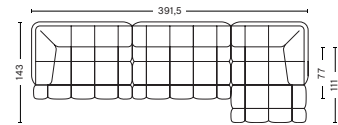

W487,5 x D109 x H72 cm
 Seat H41 cm
 Seat D77 cm

COMBINATION 15 | RIGHT

DIMENSIONS

W487,5 x D109 x H72 cm
 Seat H41 cm
 Seat D77 cm

COMBINATION 16

DIMENSIONS

W357 x D143 x H72 cm
 Seat H41 cm
 Seat D77 cm

COMBINATION 17 | LEFT

DIMENSIONS

W357,5 x D143 x H72 cm
 Seat H41 cm
 Seat D77 cm

COMBINATION 17 | RIGHT

DIMENSIONS

W357,5 x D143 x H72 cm
 Seat H41 cm
 Seat D77 cm

COMBINATION 18 | LEFT

DIMENSIONS

W391,5 x D143 x H72 cm
 Seat H41 cm
 Seat D77 cm

COMBINATION 18 | RIGHT

DIMENSIONS

W391,5 x D143 x H72 cm
 Seat H41 cm
 Seat D77 cm

FABRIC GROUPS

1 | Remix, Linara, Random Fade, Mode, Metaphor, Lint, Swarm, Atlas 2 | Steelcut, Steelcut Trio, Melange Nap, Olavi by HAY, Flamiber, Fairway, Linen Grid 3 | Beck, Divina, Divina Melange, Divina MD, Fiord, Ruskin, Roden, DOT 1682, Re-wool 4 | Hallingdal, Canvas, Lila, Raas, Bolgheri 5 | Sierra, Balder 6 | Sense, Vidar, Nevada, California, Coda

- QUILTON SUGGESTED COMBINATIONS -

COMBINATION 19 | LEFT

DIMENSIONS

W252,5 x D143 x H72 cm
 Seat H41 cm
 Seat D77 cm

COMBINATION 19 | RIGHT

DIMENSIONS

W252,5 x D143 x H72 cm
 Seat H41 cm
 Seat D77 cm

COMBINATION 20 | LEFT