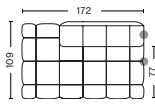

W176,5 x D109 x H72 cm
 Seat H41 cm
 Seat D77 cm

301 | WIDE | RIGHT END

DIMENSIONS

W176,5 x D109 x H72 cm
 Seat H41 cm
 Seat D77 cm

303 | WIDE | MIDDLE

DIMENSIONS

W139 x D109 x H72 cm
 Seat H41 cm
 Seat D77 cm

ONLY IN COMBINATION WITH OTHER MODULES

402 | CHAISE LONGUE | LEFT BACKREST

DIMENSIONS

W109 x D143 x H72 cm
 Seat H41 cm
 Seat D77 cm

401 | CHAISE LONGUE | RIGHT BACKREST

DIMENSIONS

W109 x D143 x H72 cm
 Seat H41 cm
 Seat D77 cm

412 | CHAISE LONGUE | LEFT BACKREST

DIMENSIONS

W172 x D109 x H72 cm
 Seat H41 cm
 Seat D77 cm

411 | CHAISE LONGUE | RIGHT BACKREST

DIMENSIONS

W172 x D109 x H72 cm
 Seat H41 cm
 Seat D77 cm

FABRIC GROUPS

1 | Remix, Linara, Random Fade, Mode, Metaphor, Lint, Swarm, Atlas 2 | Steelcut, Steelcut Trio, Melange Nap, Olavi by HAY, Flamiber, Fairway, Linen Grid 3 | Beck, Divina, Divina Melange, Divina MD, Fiord, Ruskin, Roden, DOT 1682, Re-wool 4 | Hallingdal, Canvas, Lila, Raas, Bolgheri 5 | Sierra, Balder 6 | Sense, Vidar, Nevada, California, Coda

- QUILTON SUGGESTED COMBINATIONS -

COMBINATION 1

DIMENSIONS

W287 x D109 x H72 cm
 Seat H41 cm
 Seat D77 cm

COMBINATION 2

DIMENSIONS

W392 x D109 x H72 cm
 Seat H41 cm
 Seat D77 cm

COMBINATION 3