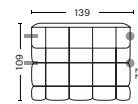

W105 x D105 x H41 cm
 Seat H41 cm

CUSHION

DIMENSIONS

W57 x D19 x H49 cm

ONLY IN COMBINATION WITH OTHER MODULES

202 | NARROW | LEFT END

DIMENSIONS

W143,5 x D109 x H72 cm
 Seat H41 cm
 Seat D77 cm

201 | NARROW | RIGHT END

DIMENSIONS

W143,5 x D109 x H72 cm
 Seat H41 cm
 Seat D77 cm

203 | NARROW | MIDDLE

DIMENSIONS

W105 x D109 x H72 cm
 Seat H41 cm
 Seat D77 cm

302 | WIDE | LEFT END

DIMENSIONS

W176,5 x D109 x H72 cm
 Seat H41 cm
 Seat D77 cm

301 | WIDE | RIGHT END

DIMENSIONS

W176,5 x D109 x H72 cm
 Seat H41 cm
 Seat D77 cm

303 | WIDE | MIDDLE

DIMENSIONS

W139 x D109 x H72 cm
 Seat H41 cm
 Seat D77 cm

DIMENSIONS

W285,5 x D143 x H72 cm
 Seat H41 cm
 Seat D77 cm

COMBINATION 20 | RIGHT

DIMENSIONS

W285,5 x D143 x H72 cm
 Seat H41 cm
 Seat D77 cm

COMBINATION 21 | LEFT

DIMENSIONS

W281 x D143 x H72 cm
 Seat H41 cm
 Seat D77 cm