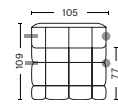

QUILTON

MODULE OVERVIEW

FREESTANDING

3 SEATER

DIMENSIONS

W248 x D109 x H72 cm
 Seat H41 cm
 Seat D77 cm

OTTOMAN 05

DIMENSIONS

W105 x D105 x H41 cm
 Seat H41 cm

CUSHION

DIMENSIONS

W57 x D19 x H49 cm

ONLY IN COMBINATION WITH OTHER MODULES

202 | NARROW | LEFT END

DIMENSIONS

W143,5 x D109 x H72 cm
 Seat H41 cm
 Seat D77 cm

201 | NARROW | RIGHT END

DIMENSIONS

W143,5 x D109 x H72 cm
 Seat H41 cm
 Seat D77 cm

203 | NARROW | MIDDLE

DIMENSIONS

W105 x D109 x H72 cm
 Seat H41 cm
 Seat D77 cm

302 | WIDE | LEFT END

DIMENSIONS

W176,5 x D109 x H72 cm
 Seat H41 cm
 Seat D77 cm

301 | WIDE | RIGHT END

DIMENSIONS

W176,5 x D109 x H72 cm
 Seat H41 cm
 Seat D77 cm

303 | WIDE | MIDDLE

DIMENSIONS

W139 x D109 x H72 cm
 Seat H41 cm
 Seat D77 cm