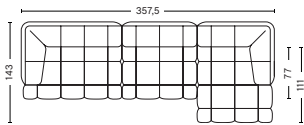

COMBINATION 14 | LEFT

DIMENSIONS

W453,5 x D109 x H72 cm
 Seat H41 cm
 Seat D77 cm

COMBINATION 14 | RIGHT

DIMENSIONS

W453,5 x D109 x H72 cm
 Seat H41 cm
 Seat D77 cm

COMBINATION 15 | LEFT

DIMENSIONS

W487,5 x D109 x H72 cm
 Seat H41 cm
 Seat D77 cm

COMBINATION 15 | RIGHT

DIMENSIONS

W487,5 x D109 x H72 cm
 Seat H41 cm
 Seat D77 cm

COMBINATION 16

DIMENSIONS

W357 x D143 x H72 cm
 Seat H41 cm
 Seat D77 cm

COMBINATION 17 | LEFT

DIMENSIONS

W357,5 x D143 x H72 cm
 Seat H41 cm
 Seat D77 cm

COMBINATION 17 | RIGHT

DIMENSIONS

W357,5 x D143 x H72 cm
 Seat H41 cm
 Seat D77 cm

COMBINATION 18 | LEFT

DIMENSIONS

W391,5 x D143 x H72 cm
 Seat H41 cm
 Seat D77 cm

COMBINATION 18 | RIGHT

DIMENSIONS

W391,5 x D143 x H72 cm
 Seat H41 cm
 Seat D77 cm

FABRIC GROUPS

1 | Remix, Linara, Random Fade, Mode, Metaphor, Lint, Swarm, Atlas 2 | Steelcut, Steelcut Trio, Melange Nap, Olavi by HAY, Flamiber, Fairway, Linen Grid 3 | Beck, Divina, Divina Melange, Divina MD, Fiord, Ruskin, Roden, DOT 1682, Re-wool 4 | Hallingdal, Canvas, Lila, Raas, Bolgheri 5 | Sierra, Balder 6 | Sense, Vidar, Nevada, California, Coda