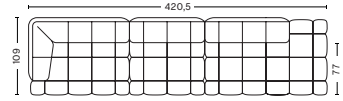

COMBINATION 6

DIMENSIONS

W492 x D109 x H72 cm
 Seat H41 cm
 Seat D77 cm

COMBINATION 7

DIMENSIONS

W344 x D109 x H72 cm
 Seat H41 cm
 Seat D77 cm

COMBINATION 8

DIMENSIONS

W449 x D109 x H72 cm
 Seat H41 cm
 Seat D77 cm

COMBINATION 9

DIMENSIONS

W483 x D109 x H72 cm
 Seat H41 cm
 Seat D77 cm

FABRIC GROUPS

1 | Remix, Linara, Random Fade, Mode, Metaphor, Lint, Swarm, Atlas 2 | Steelcut, Steelcut Trio, Melange Nap, Olavi by HAY, Flamiber, Fairway, Linen Grid 3 | Beck, Divina, Divina Melange, Divina MD, Fiord, Ruskin, Roden, DOT 1682, Re-wool 4 | Hallingdal, Canvas, Lila, Raas, Bolgheri 5 | Sierra, Balder 6 | Sense, Vidar, Nevada, California, Coda

- QUILTON SUGGESTED COMBINATIONS -

COMBINATION 10 | LEFT

DIMENSIONS

W315,5 x D109 x H72 cm
 Seat H41 cm
 Seat D77 cm

COMBINATION 10 | RIGHT

DIMENSIONS

W315,5 x D109 x H72 cm
 Seat H41 cm
 Seat D77 cm

COMBINATION 11 | LEFT

DIMENSIONS

W420,5 x D109 x H72 cm
 Seat H41 cm
 Seat D77 cm

COMBINATION 11 | RIGHT

DIMENSIONS

W420,5 x D109 x H72 cm
 Seat H41 cm
 Seat D77 cm

COMBINATION 12 | LEFT

DIMENSIONS

W454,5 x D109 x H72 cm
 Seat H41 cm
 Seat D77 cm