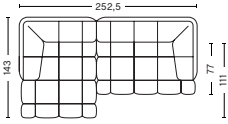

W487,5 x D109 x H72 cm
 Seat H41 cm
 Seat D77 cm

COMBINATION 15 | RIGHT

DIMENSIONS

W487,5 x D109 x H72 cm
 Seat H41 cm
 Seat D77 cm

COMBINATION 16

DIMENSIONS

W357 x D143 x H72 cm
 Seat H41 cm
 Seat D77 cm

COMBINATION 17 | LEFT

DIMENSIONS

W357,5 x D143 x H72 cm
 Seat H41 cm
 Seat D77 cm

COMBINATION 17 | RIGHT

DIMENSIONS

W357,5 x D143 x H72 cm
 Seat H41 cm
 Seat D77 cm

COMBINATION 18 | LEFT

DIMENSIONS

W391,5 x D143 x H72 cm
 Seat H41 cm
 Seat D77 cm

COMBINATION 18 | RIGHT

DIMENSIONS

W391,5 x D143 x H72 cm
 Seat H41 cm
 Seat D77 cm

FABRIC GROUPS

1 | Remix, Linara, Random Fade, Mode, Metaphor, Lint, Swarm, Atlas 2 | Steelcut, Steelcut Trio, Melange Nap, Olavi by HAY, Flamiber, Fairway, Linen Grid 3 | Beck, Divina, Divina Melange, Divina MD, Fiord, Ruskin, Roden, DOT 1682, Re-wool 4 | Hallingdal, Canvas, Lila, Raas, Bolgheri 5 | Sierra, Balder 6 | Sense, Vidar, Nevada, California, Coda

- QUILTON SUGGESTED COMBINATIONS -

COMBINATION 19 | LEFT

DIMENSIONS

W252,5 x D143 x H72 cm
 Seat H41 cm
 Seat D77 cm

COMBINATION 19 | RIGHT

DIMENSIONS

W252,5 x D143 x H72 cm
 Seat H41 cm
 Seat D77 cm

COMBINATION 20 | LEFT