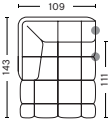

ONLY IN COMBINATION WITH OTHER MODULES

402 | CHAISE LONGUE | LEFT BACKREST

DIMENSIONS

W109 x D143 x H72 cm
Seat H41 cm
Seat D77 cm