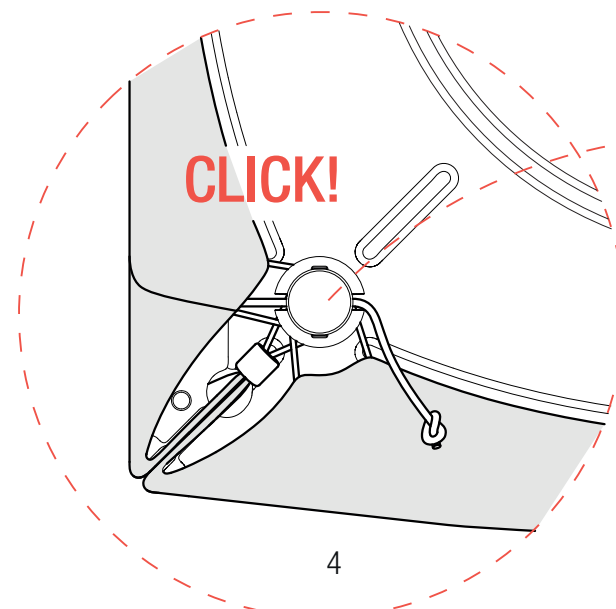

COSTUME

design Stefan Diez, 2021

20

C

C

1

2

3

4

MAGIS