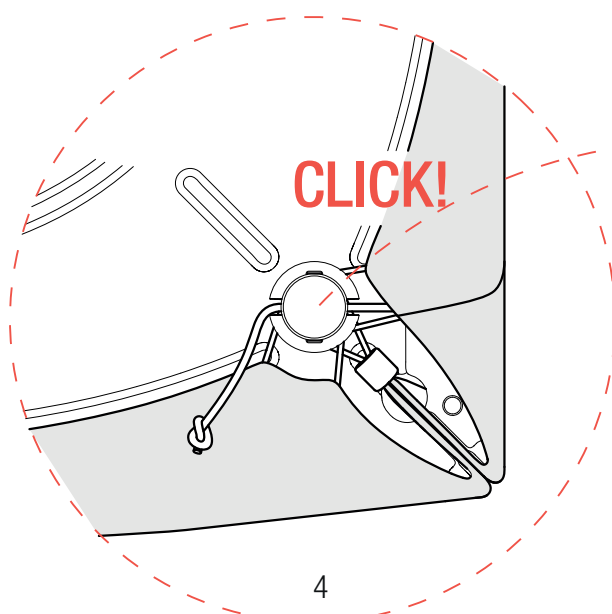

COSTUME
design Stefan Diez, 2021

21

MAGIS