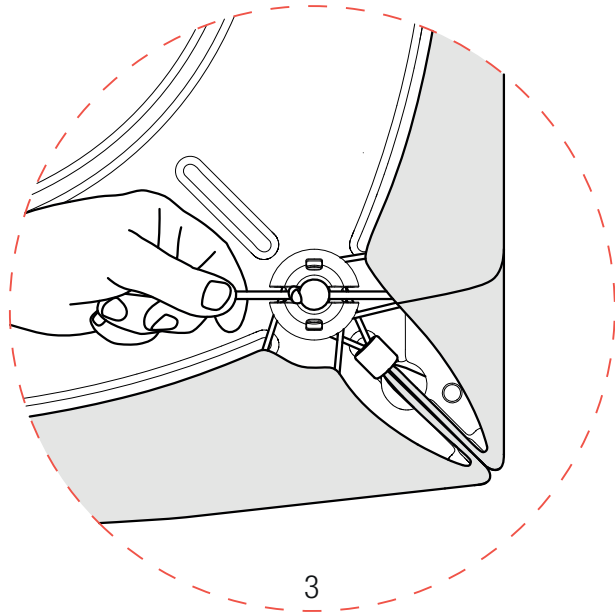

COSTUME
design Stefan Diez, 2021

21

MAGIS