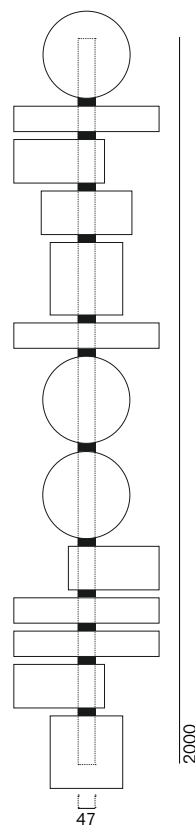

Forme
Shapes

Prodotto Product	Tipologia Type	Fonte luminosa Light source	Flusso luminoso Luminous flux	Lumen	K	Volt
Totem	Applique	Strip Led 23 W	1960 lm/mt - 140 lm/W	2580	2700	220 / 240
A	Wall	Strip Led 23 W	1960 lm/mt - 140 lm/W	2580	2700	110 / 120
Totem	Applique	Strip Led 33 W	1960 lm/mt - 140 lm/W	3870	2700	220 / 240
B	Wall	Strip Led 33 W	1960 lm/mt - 140 lm/W	3870	2700	110 / 120
Totem	Applique	Strip Led 45 W	1960 lm/mt - 140 lm/W	5160	2700	220 / 240
C	Wall	Strip Led 45 W	1960 lm/mt - 140 lm/W	5160	2700	110 / 120
Totem	Applique	Strip Led 58 W	1960 lm/mt - 140 lm/W	8600	2700	220 / 240
C	Wall	Strip Led 58 W	1960 lm/mt - 140 lm/W	8600	2700	110 / 120

La lampada può essere installata anche orizzontalmente/The lamp can also be installed horizontally

Struttura
Frame

1 Alluminio verniciato nero opaco con profilo magnetico / Matt black painted aluminium with magnetic profile

Forme
Shapes

A

B

C

D

Lampada disponibile anche nella versione interamente bianca o bianca con un cerchio oro - struttura nera.
 Available also in total white or white with gold circle - black frame.

Prodotto Product	Tipologia Type	Fonte luminosa Light source	Flusso luminoso Luminous flux	Lumen	K	Volt
Totem	Applique	Strip Led 23 W	1960 lm/mt - 140 lm/W	2580	2700	220 / 240
A	Wall	Strip Led 23 W	1960 lm/mt - 140 lm/W	2580	2700	110 / 120
Totem	Applique	Strip Led 33 W	1960 lm/mt - 140 lm/W	3870	2700	220 / 240
B	Wall	Strip Led 33 W	1960 lm/mt - 140 lm/W	3870	2700	110 / 120
Totem	Applique	Strip Led 45 W	1960 lm/mt - 140 lm/W	5160	2700	220 / 240
C	Wall	Strip Led 45 W	1960 lm/mt - 140 lm/W	5160	2700	110 / 120
Totem	Applique	Strip Led 58 W	1960 lm/mt - 140 lm/W	8600	2700	220 / 240
C	Wall	Strip Led 58 W	1960 lm/mt - 140 lm/W	8600	2700	110 / 120