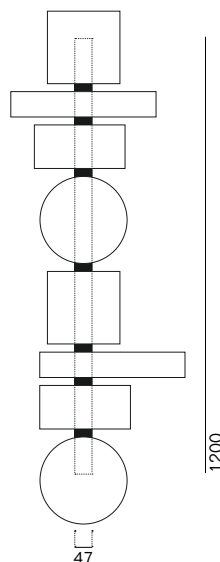

Forme
Shapes

Prodotto Product	Tipologia Type	Fonte luminosa Light source	Flusso luminoso Luminous flux	Lumen	K	Volt
Totem	Applique	Strip Led 23 W	1960 lm/mt - 140 lm/W	2580	2700	220 / 240
A	Wall	Strip Led 23 W	1960 lm/mt - 140 lm/W	2580	2700	110 / 120
Totem	Applique	Strip Led 33 W	1960 lm/mt - 140 lm/W	3870	2700	220 / 240
B	Wall	Strip Led 33 W	1960 lm/mt - 140 lm/W	3870	2700	110 / 120
Totem	Applique	Strip Led 45 W	1960 lm/mt - 140 lm/W	5160	2700	220 / 240
C	Wall	Strip Led 45 W	1960 lm/mt - 140 lm/W	5160	2700	110 / 120
Totem	Applique	Strip Led 58 W	1960 lm/mt - 140 lm/W	8600	2700	220 / 240
C	Wall	Strip Led 58 W	1960 lm/mt - 140 lm/W	8600	2700	110 / 120

La lampada può essere installata anche orizzontalmente/The lamp can also be installed horizontally

Struttura
Frame

1 Alluminio verniciato nero opaco con profilo magnetico / Matt black painted aluminium with magnetic profile

Forme
Shapes

A

B

C

D

Lampada disponibile anche nella versione interamente bianca o bianca con un cerchio oro - struttura nera.
 Available also in total white or white with gold circle - black frame.

Prodotto Product	Tipologia Type	Fonte luminosa Light source	Flusso luminoso Luminous flux	Lumen	K	Volt
Totem	Applique	Strip Led 23 W	1960 lm/mt - 140 lm/W	2580	2700	220 / 240
A	Wall	Strip Led 23 W	1960 lm/mt - 140 lm/W	2580	2700	110 / 120
Totem	Applique	Strip Led 33 W	1960 lm/mt - 140 lm/W	3870	2700	220 / 240
B	Wall	Strip Led 33 W	1960 lm/mt - 140 lm/W	3870	2700	110 / 120
Totem	Applique	Strip Led 45 W	1960 lm/mt - 140 lm/W	5160	2700	220 / 240
C	Wall	Strip Led 45 W	1960 lm/mt - 140 lm/W	5160	2700	110 / 120
Totem	Applique	Strip Led 58 W	1960 lm/mt - 140 lm/W	8600	2700	220 / 240
C	Wall	Strip Led 58 W	1960 lm/mt - 140 lm/W	8600	2700	110 / 120