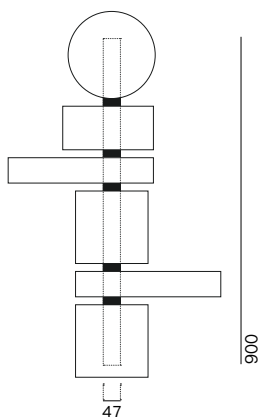

Forme
Shapes

Prodotto Product	Tipologia Type	Fonte luminosa Light source	Flusso luminoso Luminous flux	Lumen	K	Volt
Totem	Applique	Strip Led 23 W	1960 lm/mt - 140 lm/W	2580	2700	220 / 240
A	Wall	Strip Led 23 W	1960 lm/mt - 140 lm/W	2580	2700	110 / 120
Totem	Applique	Strip Led 33 W	1960 lm/mt - 140 lm/W	3870	2700	220 / 240
B	Wall	Strip Led 33 W	1960 lm/mt - 140 lm/W	3870	2700	110 / 120
Totem	Applique	Strip Led 45 W	1960 lm/mt - 140 lm/W	5160	2700	220 / 240
C	Wall	Strip Led 45 W	1960 lm/mt - 140 lm/W	5160	2700	110 / 120
Totem	Applique	Strip Led 58 W	1960 lm/mt - 140 lm/W	8600	2700	220 / 240
C	Wall	Strip Led 58 W	1960 lm/mt - 140 lm/W	8600	2700	110 / 120

La lampada può essere installata anche orizzontalmente/The lamp can also be installed horizontally

Struttura
Frame

1 Alluminio verniciato nero opaco con profilo magnetico / Matt black painted aluminium with magnetic profile

Forme
Shapes

A

B

C

D

Lampada disponibile anche nella versione interamente bianca o bianca con un cerchio oro - struttura nera.
 Available also in total white or white with gold circle - black frame.

Prodotto Product	Tipologia Type	Fonte luminosa Light source	Flusso luminoso Luminous flux	Lumen	K	Volt
Totem	Applique	Strip Led 23 W	1960 lm/mt - 140 lm/W	2580	2700	220 / 240
A	Wall	Strip Led 23 W	1960 lm/mt - 140 lm/W	2580	2700	110 / 120
Totem	Applique	Strip Led 33 W	1960 lm/mt - 140 lm/W	3870	2700	220 / 240
B	Wall	Strip Led 33 W	1960 lm/mt - 140 lm/W	3870	2700	110 / 120
Totem	Applique	Strip Led 45 W	1960 lm/mt - 140 lm/W	5160	2700	220 / 240
C	Wall	Strip Led 45 W	1960 lm/mt - 140 lm/W	5160	2700	110 / 120
Totem	Applique	Strip Led 58 W	1960 lm/mt - 140 lm/W	8600	2700	220 / 240
C	Wall	Strip Led 58 W	1960 lm/mt - 140 lm/W	8600	2700	110 / 120