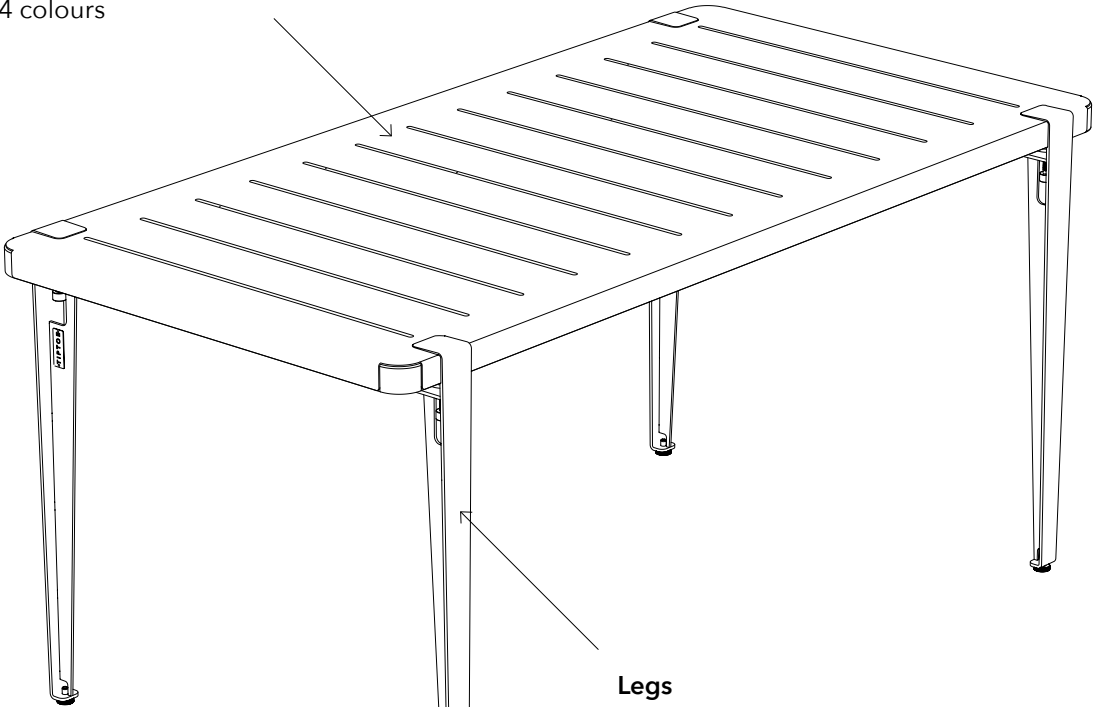

TIPTOE

TECHNICAL MANUAL

MIDI OUTDOOR TABLE

MIDI OUTDOOR TABLE

Table top

- Steel
- Anti-corrosion treatment by e-coatings
- Powder coating
- 4 colours

Legs

- Steel
- Anti-corrosion treatment by e-coatings
- Powder coating
- 4 colours

Cylinders

- Plastic (PE)

MIDI OUTDOOR TABLE - 2023

TIPTOE expresses its values of sustainability outdoors with its first outdoor range: MIDI. The collection has been entirely designed with quality materials and manufactured 100% in Europe (Lithuania and France).

MIDI table from TIPTOE takes up the brand's iconic object: the tight table leg. With its dimensions of 160x80 and 190x90, the garden table can accommodate up to 6 to 8 people. The table top is made of perforated steel with a e-coating anti-corrosion treatment to ensure its longevity. The leg screws are made of stainless steel and developed to resist corrosion.

MIDI range is accompanied by the SSDr outdoor chair collection. These chairs, part of the SSD range, have a seat and backrest made of recycled post-consumer polypropylene. A plastic with a wide range of industrial applications: food containers, car parts or household appliances. The chair's legs are made of steel, a material that is both very resistant and infinitely recyclable. For its outdoor version, the SSDr chair has been given an anti-UV treatment to prevent colour variations.