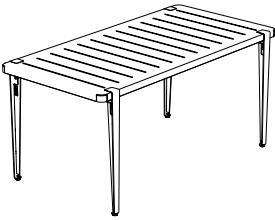

MIDI table from TIPTOE takes up the brand's iconic object: the tight table leg. With its dimensions of 160x80 and 190x90, the garden table can accommodate up to 6 to 8 people. The table top is made of perforated steel with a e-coating anti-corrosion treatment to ensure its longevity. The leg screws are made of stainless steel and developed to resist corrosion.

MIDI range is accompanied by the SSDr outdoor chair collection. These chairs, part of the SSD range, have a seat and backrest made of recycled post-consumer polypropylene. A plastic with a wide range of industrial applications: food containers, car parts or household appliances. The chair's legs are made of steel, a material that is both very resistant and infinitely recyclable. For its outdoor version, the SSDr chair has been given an anti-UV treatment to prevent colour variations.

ORIGINS

France (Stainless steel screw and plate)
Lithuania (Table top and steel legs)

SPÉCIFICATIONS

Anti-corrosion treatment by e-coating

This product is designed for outdoor use.

MIDI OUTDOOR TABLE - COLOURS AND FINISHES

CHALK GREY - RAL 7044

GRAPHIT BLACK - RAL 9011

FOREST GREEN - RAL 6009

SUN YELLOW - RAL 1023

MIDI OUTDOOR TABLE - DIMENSIONS

					Legs
Table top    	•	○	○	○	
	○	•	○	○	
	○	○	•	○	
	○	○	○	•	

160x80 cm
weight : 69 Kg