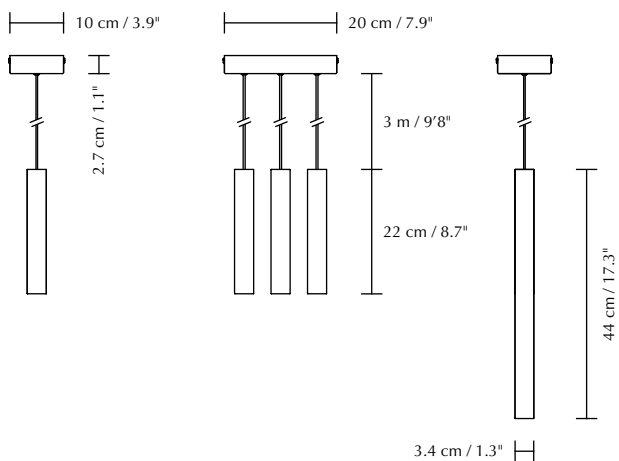

CHIMES

Designed by Asger Risborg Jakobsen

Colour variations

Pendant lamp

DIMENSIONS

Chimes single (Ø × H): 3.4 × 22 cm / 1.3 × 8.7"
Chimes cluster 3 (Ø × H): 3.4 × 22 cm / 1.3 × 8.7"
Chimes tall (Ø × H): 3.4 × 44 cm / 1.3 × 17.3"

MARKINGS, TESTS & CERTIFICATIONS

CE, UKCA (for indoor use), IP2X, cETLus

MATERIAL

Oak
Incl. 3 m / 9'8" black cord and metal canopy

WARRANTY

10 years warranty against manufacturer defects

WEIGHT

Chimes single: 420 g / 14.8 oz
Chimes cluster 3: 1.1 kg / 2.4 lb
Chimes tall: 520 g / 1.1 lb

WEIGHT INCL. PACKAGING

Chimes single: 600 g / 1.3 lb
Chimes cluster 3: 1.6 kg / 3.5 lb
Chimes tall: 850 g / 1.9 lb

LIGHT SOURCE

2W LED panel built-in. 3000 K - 220 lumen. CRI: 80
50000 H. Non-dimmable

PACKAGING DIMENSIONS (L × W × H)

Single: 14.8 × 24.4 × 4.1 cm / 5.8 × 9.6 × 1.6"
Cluster 3: 23.8 × 40.4 × 4.5 cm / 9.4 × 15.9 × 1.8"
Tall: 11.8 × 55.8 × 4.2 cm / 4.6 × 22 × 1.7"

ASSEMBLY TIME

2 min

MEDIA KIT

Photos and press material
Download at umage.presscloud.com

ORDERING INFORMATION

Chimes single oak	EU/UK #2165 / US: N/A
Chimes single dark oak	EU/UK #2167 / US: N/A
Chimes single black oak	EU/UK #2265 / US: N/A
Chimes cluster 3 oak	EU/UK #2230 / US: N/A
Chimes cluster 3 dark oak	EU/UK #2231 / US: N/A
Chimes cluster 3 black oak	EU/UK #2232 / US: N/A
Chimes tall oak	EU/UK #2233 / US: N/A
Chimes tall dark oak	EU/UK #2234 / US: N/A
Chimes tall black oak	EU/UK #2235 / US: N/A