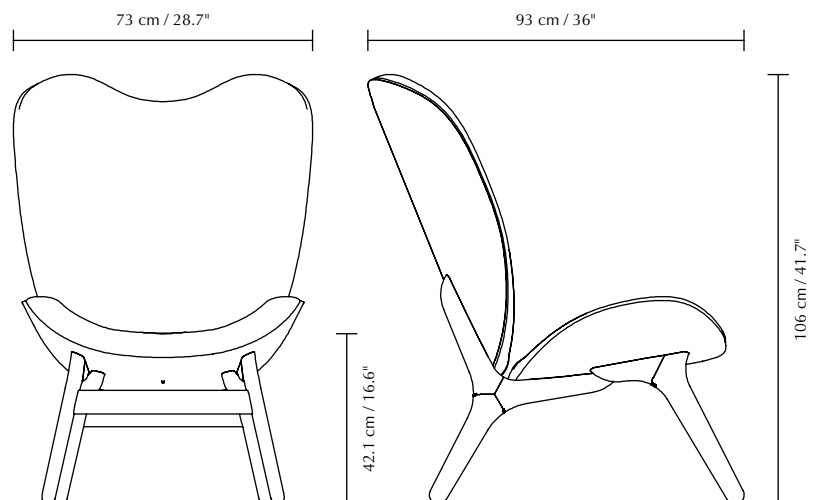

FEEL SHELTERED

A Conversation Piece tall is a standout design piece with a spacious seat that has plenty of room for sitting in different positions, whether curled up with your legs or fully stretched out, and the tall back of the chair catches your head at any angle, for you to feel sheltered.

Find more info on our website umage.com