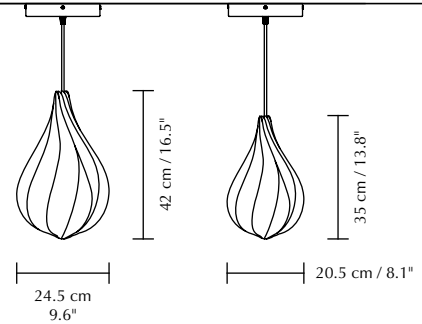

A CELEBRATION OF LIGHT

Resembling the beautiful shape of the Edison lightbulb, The Alva is a lampshade with a twist. The spiral shape of this alluring yet simple design seduces with its sinuous, curvy lines. Offering a lively gradient-effect glow, the Alva fits into a wide range of interior decors, from an eclectic living room or kitchen, to a modern bedroom or bathroom. Best in pairs, these lampshades come in two different sizes and can be arranged in a straight line or in a cluster.

Find more info on our website umage.com