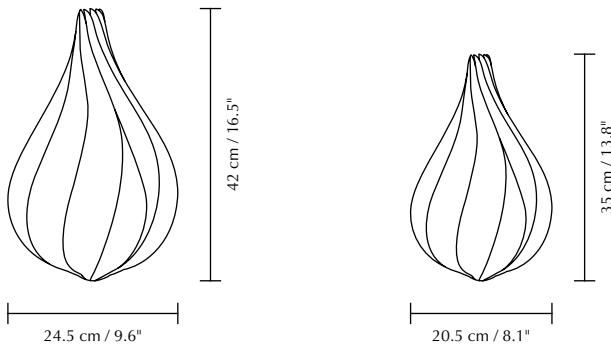

ALVA

Designed by Lorenzo Radaelli

 Pendant lampshade
Compatible with E26 / E27

 Durable

DIMENSIONS
 Ø: 24.5 cm / 9.6" Ø: 20.5 cm / 8.1"
H: 42 cm / 16.5" H: 35 cm / 13.8"

MATERIAL
 Polypropylene, POM and acrylic

WEIGHT INCL. PACKAGING
 Alva medium: 570 g / 1.3 lb
Alva mini: 400 g / 0.9 lb

LIGHT SOURCE
 E26 / E27 - max 15W LED (not included)

PACKAGING DIMENSIONS (L x W x H)
 Alva medium: 47 x 25 x 1.8 cm / 18.5 x 9.8 x 0.7"
Alva mini: 38.8 x 21 x 1.8 cm / 15.3 x 8.3 x 0.7"

ASSEMBLY TIME
 15 min

MEDIA KIT
 Photos and press material
Download at umage.presscloud.com

ORDERING INFORMATION
Alva medium white #2102
Alva mini white #2103

RECOMMENDED ACCS.

Cord Set	#4005 / #4006
Canopy	#4007 / #4008 / #4029 / #4030
Swag Kit	#4009 / #4010
Cannonball	#4031 / #4032
Cannonball cluster 2	#4089 / #4091
Cannonball cluster 3	#4090 / #4092
Willow single	#4110 / #4111 / #4132 / #4133
Willow double	#4130 / #4134
Willow mini	#4150 / #4151 / #4152 / #4153
Rosette	#4144 / #4145
Cord Set Pro	#4177 / #4178 / #4179 / #4180