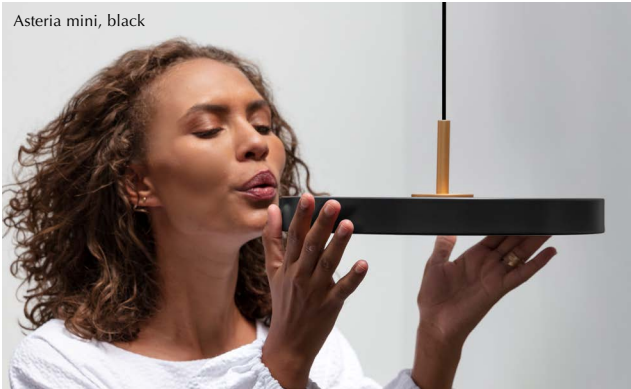

ASTERIA

Designed by Søren Ravn Christensen

AIM FOR THE STARS WITH ASTERIA

Born at the crossroads of design, technology and craftsmanship, this lamp incorporates built-in LED lights into a sleek, minimalist shape, echoing a design from the future and for the future. Asteria is ideal above the kitchen counter or the dining table and goes well in pairs of two.

Find more info on our website umage.com