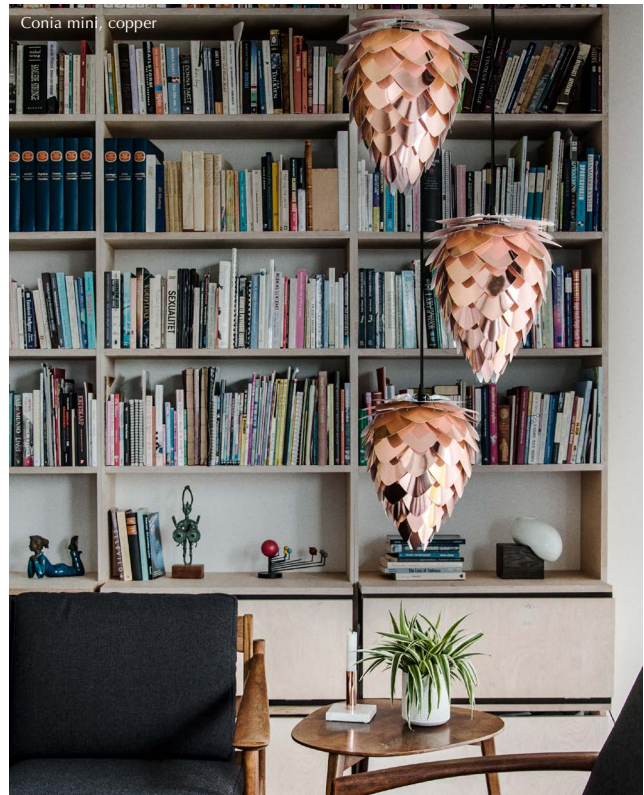

Conia mini, copper

AN INTERIOR DESIGN MEANT TO STAY

Inspired by nature and with their characteristic organic, triangular shaped blades, the Conia lamps cast a warm and glarefree ambient light, making them artistic pieces to illuminate that special spot in a home. The stylish metallic colour confers a glamorous edge to the design and tells a “story” of authenticity and timelessness.

Available in a mini and medium size, the Conia lamp comes in a white, copper and brushed brass version. These could be used either as pendants, floor lamps, or table lamps, making these lamps versatile design pieces. Because the light bulb is not visible from any angle, these stylish lampshades are perfect for any height and any place in a home.

We take the story of Scandinavian design further than ever before by combining aesthetics, simplicity and functionality and infusing it with thoughtful craftsmanship and environmental care. Our designs are deeply rooted in the diverse urban landscape and raw nature surrounding our home in the heart of Copenhagen, Denmark. Having begun our journey in November 2008, we are celebrating our 10th anniversary this year by constantly growing and expanding the conventions around contemporary design.

Find more info on our website umage.com

RECOMMENDED ACCS.

Cord Set	#4005 / #4006
Canopy	#4007 / #4008 / #4029 / #4030
Swag Kit	#4009 / #4010
Tripod floor	#4011 / #4012 / #4015 / #4016
Tripod table	#4021 / #4022 / #4023 / #4024
Tripod base	#4053 / #4054 / #4055 / #4056
Cannonball	#4031 / #4032
Cannonball cluster 2	#4089 / #4091
Cannonball cluster 3	#4090 / #4092
Santé floor	#4035 / #4036 / #4037 / #4038
Santé table	#4045 / #4046 / #4050 / #4052
Santé wall	#4251 / #4252 / #4253 / #4254
Willow single	#4110 / #4111 / #4132 / #4133
Willow double	#4130 / #4134
Willow mini	#4150 / #4151 / #4152 / #4153
Rosette	#4144 / #4145
Cord Set Pro	#4177 / #4178 / #4179 / #4180

RECOMMENDED LIGHT SOURCE(S)

Good Idea	#4081
Reflective Idea	#4033
Edison's Idea	#4039
Idea 7W 60 mm / 2.3" LED bulb	#4041
Idea 7W 80 mm / 3.1" LED bulb	#4042
Bright Idea	#4136